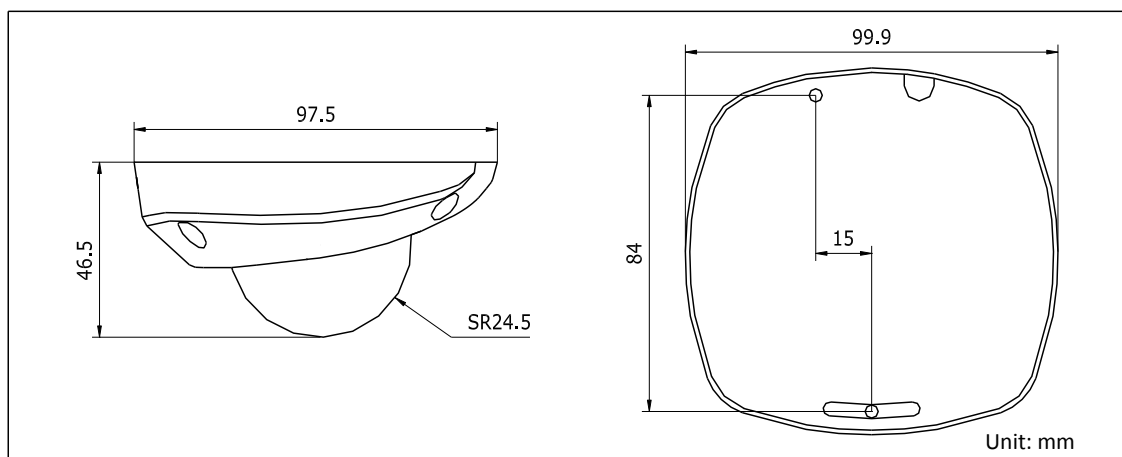

Conditions	Humidity 95% or less (non-condensing)
Power Supply	12 VDC±10% / PoE (802.3af)
Power Consumption	Max. 4W
Protect level	IP66
Impact Protection	IEC60068-275Eh, 20J; EN50102, up to IK10
Dimensions (mm)	99.9 × 97.5 × 46.5 mm (3.93" × 3.84" × 1.83")
Weight	400 g (0.88 lbs)

## Dimensions