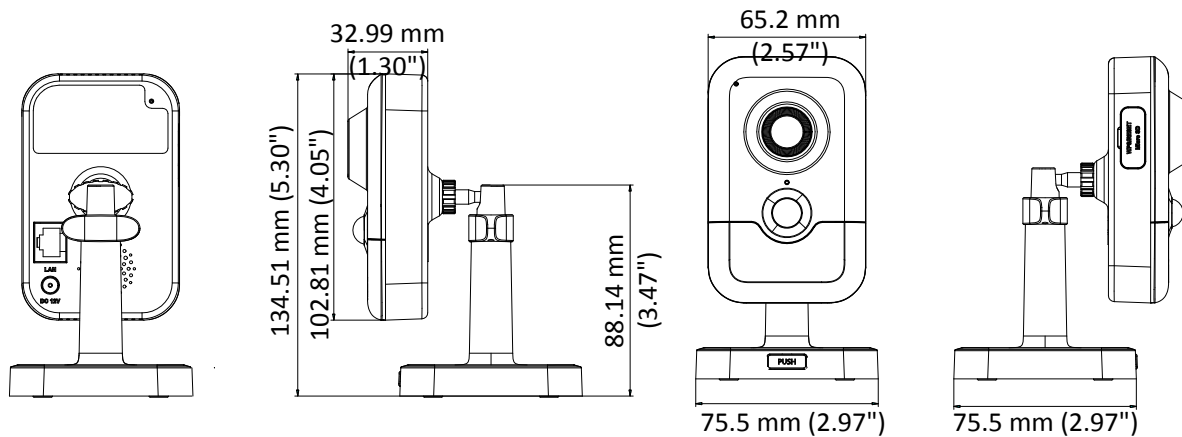

Specifications

Camera	
Image Sensor	1/2.9" Progressive Scan CMOS
Min. Illumination	Color: 0.01 Lux @ (F1.2, AGC ON), 0 Lux with IR; Color: 0.028 lux @(F2.0, AGC ON), 0 lux with IR
Shutter Speed	1/3 s to 1/100,000 s
Slow Shutter	Yes
Day & Night	IR Cut Filter
Digital Noise Reduction	3D DNR
WDR	120dB
3-Axis Adjustment	Pan: 0° to 360°, tilt: 0° to 90°, rotate: 0° to 360°
Lens	
Focal length	2.8 mm
Aperture	F2.0
FOV	Horizontal field of view: 97°, Vertical field of view: 54°, Diagonal field of view: 113°
Lens Mount	M12
IR	
IR Range	10 m
Wavelength	850nm
PIR	
Angle	Horizontal: 90°, Vertical: 80°
PIR Range	10 m
Compression Standard	
Video Compression	Main stream: H.265/H.264 Sub-stream: H.265/H.264/MJPEG Third stream: H.265/H.264
H.264 Type	Main Profile/High Profile
H.264+	Yes
H.265 Type	Main Profile
H.265+	Yes
Video Bit Rate	32 Kbps to 16 Mbps
Audio Compression	G722.1/G711ulaw/G711alaw/G726/MP2L2/PCM
Audio Bit Rate	64Kbps(G.711)/16Kbps(G.722.1)/16Kbps(G.726)/32-160Kbps(MP2L2)
Smart Feature-set	
Behavior Analysis	Line crossing detection, intrusion detection, unattended baggage detection, object removal detection
Exception Detection	Scene change detection
Face Detection	Yes
Region of Interest	Support 1 fixed region for main stream and sub-stream separately
Image	
Max. Resolution	2944 × 1656
Main Stream	50Hz: 20fps (2944 × 1656), 25fps (2560 × 1440, 1920 × 1080, 1280 × 720) 60Hz: 20fps (2944 × 1656), 30fps (2560 × 1440, 1920 × 1080, 1280 × 720)
Sub-Stream	50Hz: 25fps (640 × 480, 640 × 360, 320 × 240) 60Hz: 30fps (640 × 480, 640 × 360, 320 × 240)

Dimensions	102.8 mm × 65.2 mm × 32.6 mm (4.05" × 2.57" × 1.28")
Weight	Camera: Approx. 128 g (0.28 lb)

Available Model:

DS-2CD2455FWD-I, DS-2CD2455FWD-IW

Dimensions

Distributed by

HIKVISION®

Headquarters

No.555 Qianmo Road, Binjiang District,
Hangzhou 310051, China
T +86-571-8807-5998
overseasbusiness@hikvision.com