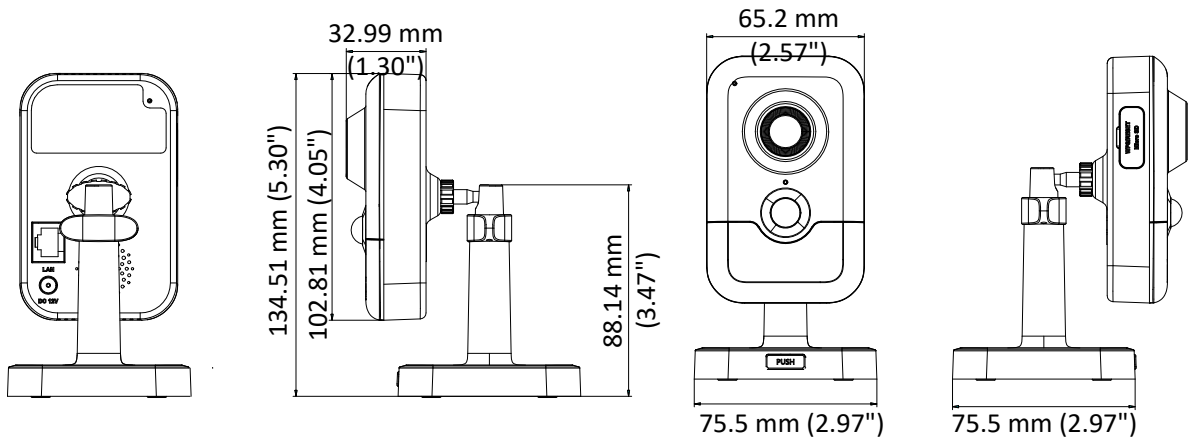

Dimension

Distributed by

HIKVISION®

Headquarters

No.555 Qianmo Road, Binjiang District,
Hangzhou 310051, China
T +86-571-8807-5998
overseasbusiness@hikvision.com

Hikvision USA
T +1-909-895-0400
sales.usa@hikvision.com

Hikvision Australia
T +61-2-8599-4233
salesau@hikvision.com

Hikvision India
T +91-22-28469900
sales@pramahikvision.com

Hikvision Canada
T +1-866-200-6690
sales.canada@hikvision.com

Hikvision Thailand
T +662-275-9949
sales.thailand@hikvision.com

Hikvision Europe
T +31-23-5542770
sales.eu@hikvision.com

Hikvision Italy
T +39-0438-6902
info.it@hikvision.com

Hikvision Brazil
T +55 11 3318-0050
Latam.support@hikvision.com

Hikvision Turkey
T +90 (216)521 7070- 7074
sales.tr@hikvision.com

Hikvision Malaysia
T +601-7652-2413
sales.my@hikvision.com

Hikvision UK & Ireland
T +01628-902140
sales.uk@hikvision.com

Hikvision South Africa
Tel: +27 (10) 0351172
sale.africa@hikvision.com

Hikvision France
T +33(0)1-85-330-450
info.fr@hikvision.com

Hikvision Kazakhstan
T +7-727-9730667
nikia.panfilov@hikvision.ru

Hikvision Vietnam
T +84-974270888
sales.vt@hikvision.com

Hikvision UAE
T +971-4-4432090
salesme@hikvision.com

Hikvision Singapore
T +65-6684-4718
sg@hikvision.com

Hikvision Spain
T +34-91-737-16-55
info.es@hikvision.com

Hikvision Tashkent
T +99-87-1238-9438
uzb@hikvision.ru

Hikvision Hong Kong
T +852-2151-1761
info.hk@hikvision.com

Hikvision Russia
T +7-495-669-67-99
sateru@hikvision.com

Hikvision Korea
T +82-(0)31-731-8817
sales.korea@hikvision.com

Hikvision Poland
T +48-22-460-01-50
info.pl@hikvision.com

Hikvision Indonesia
T +62-21-2933759
Sales.Indonesia@hikvision.com