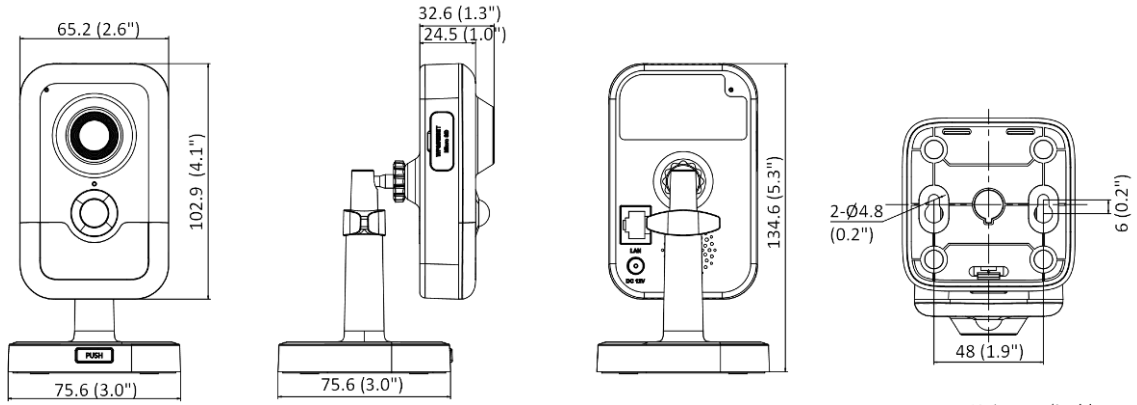

Storage Conditions	-10 °C to 40 °C (14 °F to 104 °F). Humidity 95% or less (non-condensing)
Startup and Operating Conditions	-10 °C to 40 °C (14 °F to 104 °F). Humidity 95% or less (non-condensing)
Camera Material	Plastic
Camera Dimension	102.9 mm × 65.2 mm × 32.6 mm (4.1" × 2.6" × 1.3")
Package Dimension	150 mm × 125 mm × 99 mm (5.9" × 4.9" × 3.9")
Camera Weight	Approx. 120 g (0.3 lb.)
With Package Weight	Approx. 430 g (0.9 lb.)
Approval	
EMC	FCC SDoC (47 CFR Part 15, Subpart B); CE-EMC (EN 55032: 2015, EN 61000-3-2:2019, EN 61000-3-3:2013+A1:2019, EN 50130-4: 2011 +A1: 2014); KC (KN 32: 2015, KN 35: 2015)
Safety	UL (UL 62368-1); CB (IEC 62368-1:2014+A11); CE-LVD (EN 62368-1:2014/A11:2017)
Environment	CE-RoHS (2011/65/EU); WEEE (2012/19/EU); Reach (Regulation (EC) No 1907/2006)

▪ Dimension

Unit: mm (inch)

Distributed by

**HIKVISION®****Headquarters**

No.555 Qianmo Road, Binjiang District,
Hangzhou 310051, China
T +86-571-8807-5998
overseasbusiness@hikvision.com

Hikvision USA
T +1-909-895-0400
sales.usa@hikvision.com