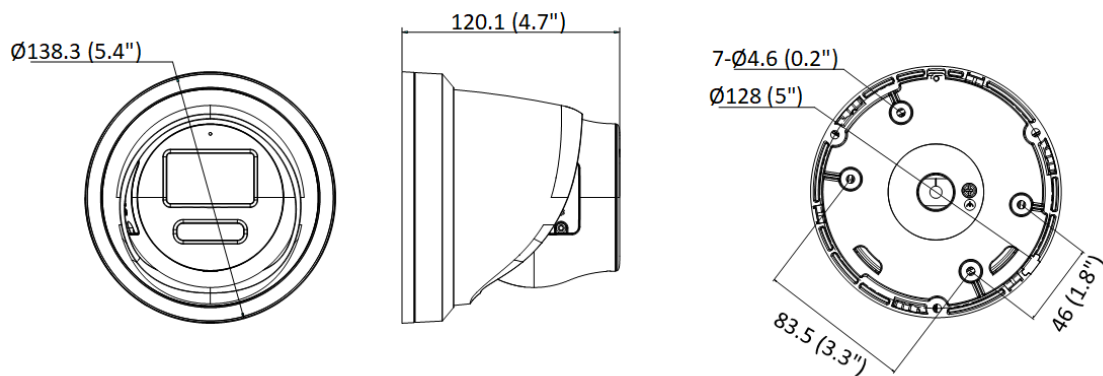

▪ **Typical Application**

Hikvision products are classified into three levels according to their anti-corrosion performance. Refer to the following description to choose for your using environment.

This model has NO SPECIFIC PROTECTION.

Level	Description
Top-level protection	Hikvision products at this level are equipped for use in areas where professional anti-corrosion protection is a must. Typical application scenarios include coastlines, docks, chemical plants, and more.
Moderate protection	Hikvision products at this level are equipped for use in areas with moderate anti-corrosion demands. Typical application scenarios include coastal areas about 2 kilometers (1.24 miles) away from coastlines, as well as areas affected by acid rain.
No specific protection	Hikvision products at this level are equipped for use in areas where no specific anti-corrosion protection is needed.

▪ **Dimension**

Unit: mm (inch)