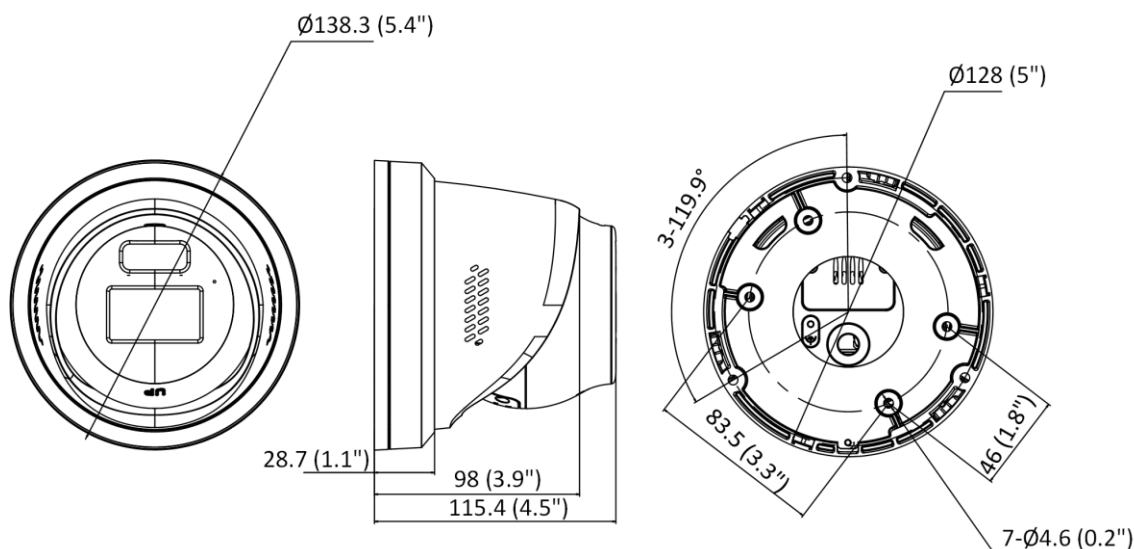

▪ **Typical Application**

Hikvision products are classified into three levels according to their anti-corrosion performance. Refer to the following description to choose for your using environment.

This model has NO SPECIFIC PROTECTION.

Level	Description
Top-level protection	Hikvision products at this level are equipped for use in areas where professional anti-corrosion protection is a must. Typical application scenarios include coastlines, docks, chemical plants, and more.
Moderate protection	Hikvision products at this level are equipped for use in areas with moderate anti-corrosion demands. Typical application scenarios include coastal areas about 2 kilometers (1.24 miles) away from coastlines, as well as areas affected by acid rain.
No specific protection	Hikvision products at this level are equipped for use in areas where no specific anti-corrosion protection is needed.

▪ **Available Model**

- DS-2CD2366G2H-IS2U/SL(2.8mm)
- DS-2CD2366G2H-IS2U/SL(4mm)
- DS-2CD2366G2H-IS2U/SRB(2.8mm)
- DS-2CD2366G2H-IS2U/SRB(4mm)
- DS-2CD2366G2H-IS2U/SL(2.8mm)Black
- DS-2CD2366G2H-IS2U/SRB(2.8mm)/Black

▪ **Dimension**

Unit: mm (inch)