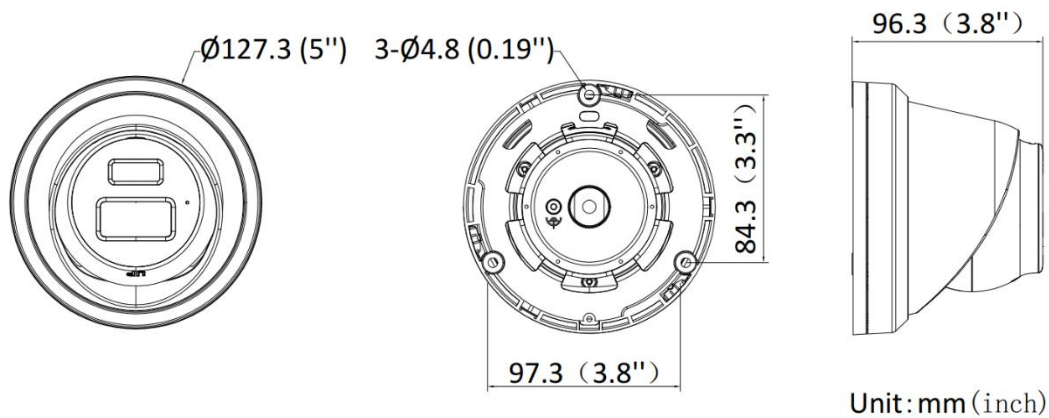

Level	Description
Top-level protection	Hikvision products at this level are equipped for use in areas where professional anti-corrosion protection is a must. Typical application scenarios include coastlines, docks, chemical plants, and more.
Moderate protection	Hikvision products at this level are equipped for use in areas with moderate anti-corrosion demands. Typical application scenarios include coastal areas about 2 kilometers (1.24 miles) away from coastlines, as well as areas affected by acid rain.
No specific protection	Hikvision products at this level are equipped for use in areas where no specific anti-corrosion protection is needed.

▪ **Dimension**

▪ **Accessory**

▪ **Optional**

DS-1271ZJ-130-TRL Pendant Mount	DS-1273ZJ-130B-TRL Wall Mount	DS-1281ZJ-M Inclined Ceiling Mount	DS-1273ZJ-130-TRL Wall Mount	DS-1280ZJ-M Junction Box