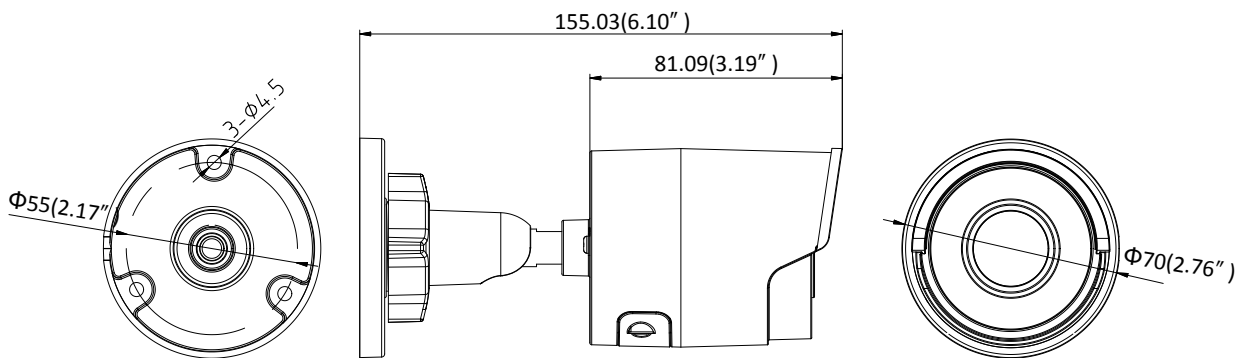

General Function	One-key Reset, Anti-Flicker, Heartbeat, Mirror, Password Protection, Privacy Mask, Watermark, IP Address Filter
Interface	
Communication Interface	1 RJ45 10M/100M self-adaptive Ethernet port
On-board Storage	Built-in microSD/SDHC/SDXC slot, up to 128 GB
Smart Feature-set	
Behavior Analysis	Line crossing detection, intrusion detection, unattended baggage detection, object removal detection
Line Crossing Detection	Cross a pre-defined virtual line, up to 1 pre-defined virtual lines supported
Intrusion Detection	Enter and loiter in a pre-defined virtual region, up to 1 pre-defined virtual regions supported
Object Removal Detection	Objects removed from the pre-defined region, such as the exhibits on display.
Unattended Baggage Detection	Objects left over in the pre-defined region such as the baggage, purse, dangerous materials
Face Detection	Human face appears in the image can be detected and trigger linkage method
General	
Operating Conditions	-30 °C to +60 °C (-22 °F to +140 °F), Humidity 95% or less (non-condensing)
Power Supply	12 VDC ± 25%, 7W PoE(802.3af, class 3), 7.5W
IR Range	Up to 30 m
Protection Level	IP67
Dimensions	Camera: $\Phi 70 \times 155.03$ mm ($\Phi 2.76'' \times 6.1''$) Package: $216 \times 121 \times 118$ mm ($8.5'' \times 4.76'' \times 4.65''$)
Weight	Camera: 410 g (0.9 lb.)

Available Models

DS-2CD2085FWD-I

Dimensions

Unit: mm