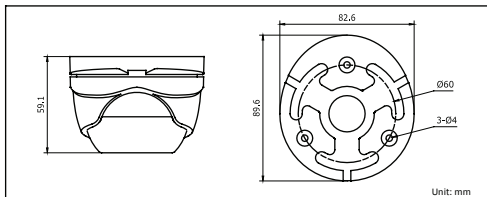

DS-2CC52C2S-IRM HD720p IR Dome Camera

Key features

- HD720p video output
- True Day/Night
- Up to 20m IR Distance
- IP66 Weatherproof

Dimensions

DS-2CC52C2S-IRM	
Camera	
Image Sensor	1/3" Progressive Scan CMOS
Effective Pixels	1280(H)*720(V)
Min. Illumination	0.01 Lux @(F1.2,AGC ON), 0 Lux with IR
Shutter Time	1/100 s to 1/100,000 s
Lens	3.6mm (2.8mm, 6mm optional)
	Angle of View: 78.8°(3.6mm), 103°(2.8mm), 51.2°(6mm)
Lens Mount	M12
Angle Adjustment	Pan: 0 - 360°, Tilt: 0 - 90°, Rotation: 0 - 360°
Day & Night	ICR
Synchronization	Internal synchronization
Video Frame Rate	720p@25fps/720p@30fps
HD Video Output	SMPTE292M (HD-SDI)
General	
Working Temperature/Humidity	-10 °C - 60 °C (14 °F - 140 °F) Humidity 90% or less (non-condensing)
Power Supply	12V DC±10%
Power Consumption	Max. 3W
Weather Proof Ratings	IP66
IR Range	20 meters
Dimension	89.6 × 59.1 mm (3.53" × 2.33")
Weight	400 g (0.88 lb)