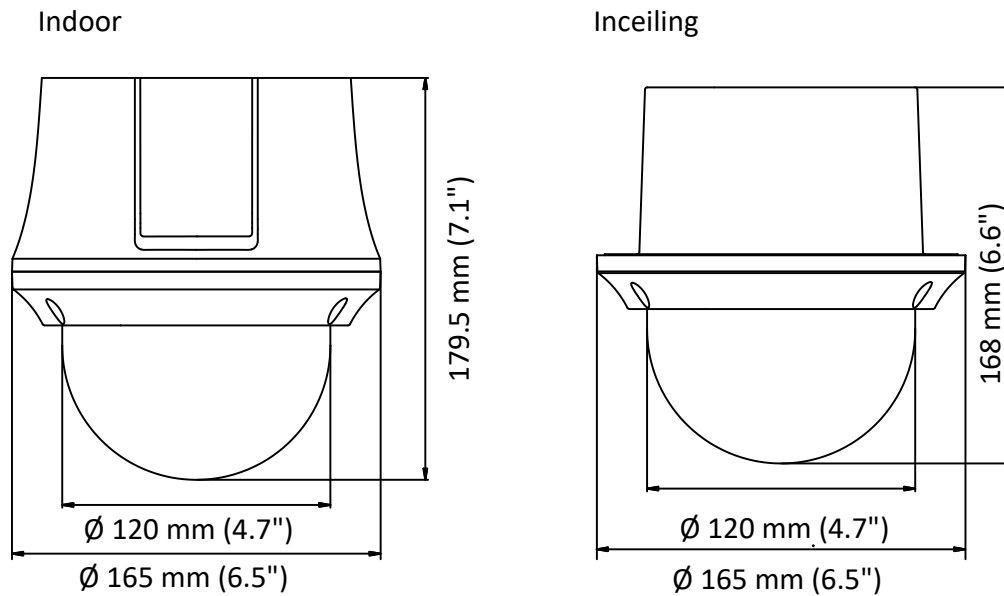

Order Model

DS-2AE4215T-D3(C)

Dimensions