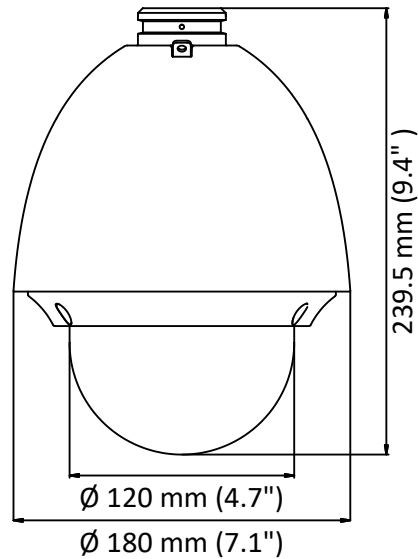

Order Model

DS-2AE4215T-A(C)

Dimensions