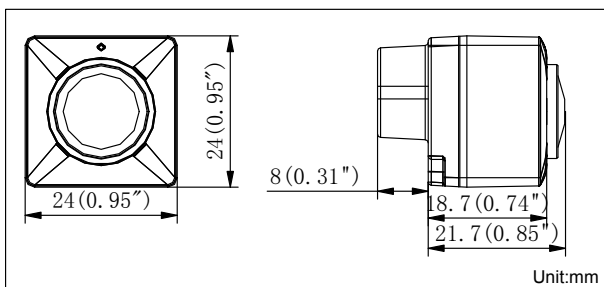

AE-VC031P(N)

1/4" CMOS Mobile Wide Angle Camera

Key features:

- Clear and vivid image
- 0.1Lux
- IP68 protection level, high reliability

Application:

Suitable for mobile application such as bus, taxi, etc.

Order model:

AE-VC031P(1.15mm), AE-VC031N(1.15mm)

Dimension:

Parameters:

Model	AE-VC031P(N)
Parameters	1/4" CMOS Mobile Wide Angle Camera
Camera	
Image Sensor	1/4" Progressive Scan CMOS
Signal System	PAL/NTSC
Effective Pixels	728(H)×560(V)
Min. illumination	0.1Lux
Shutter Time	1/25(1/30)~1/50,000sec
Lens	1.15mm@F2.0
	Angle of view: 120°
Lens Mount	M12
Day & Night	Color
Horizontal Resolution	480TVL
Synchronization	Internal synchronization
Video Output	1Vp-p Composite Output(75Ω, aviation plug)
S/N Ratio	>60dB
General	
Working Temperature/Humidity	-30 °C - 70 °C (-22 °F - 158 °F) Humidity 90% or less (non-condensing)
Power Supply	6-16V DC
Power Consumption	Max. 0.5W
Ingress Protection	IP68
Dimension	33×32.5mm(1.30" × 1.28")
Weight	50g(0.11lb)