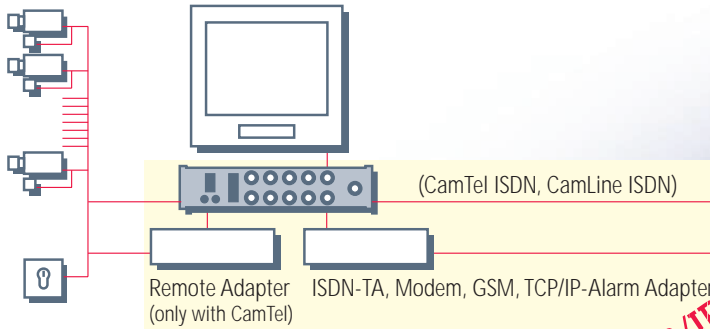

CamTel® V.24, CamLine