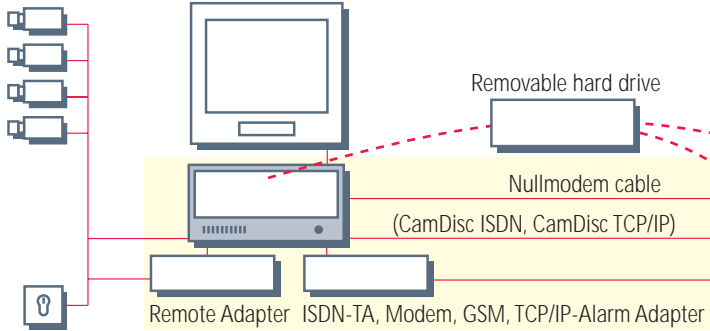

CamDisc® with removable hard drive