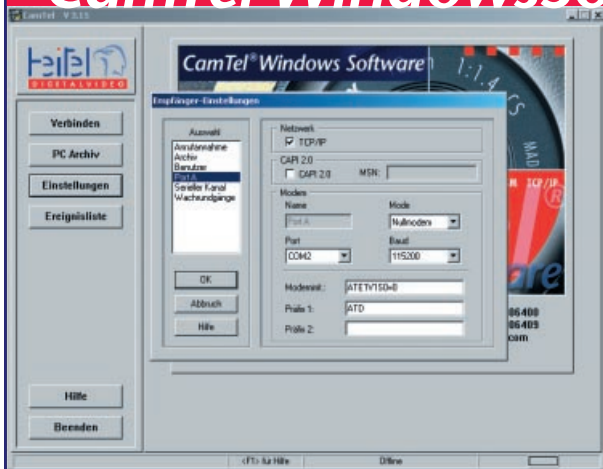

CamTel® Windows Software