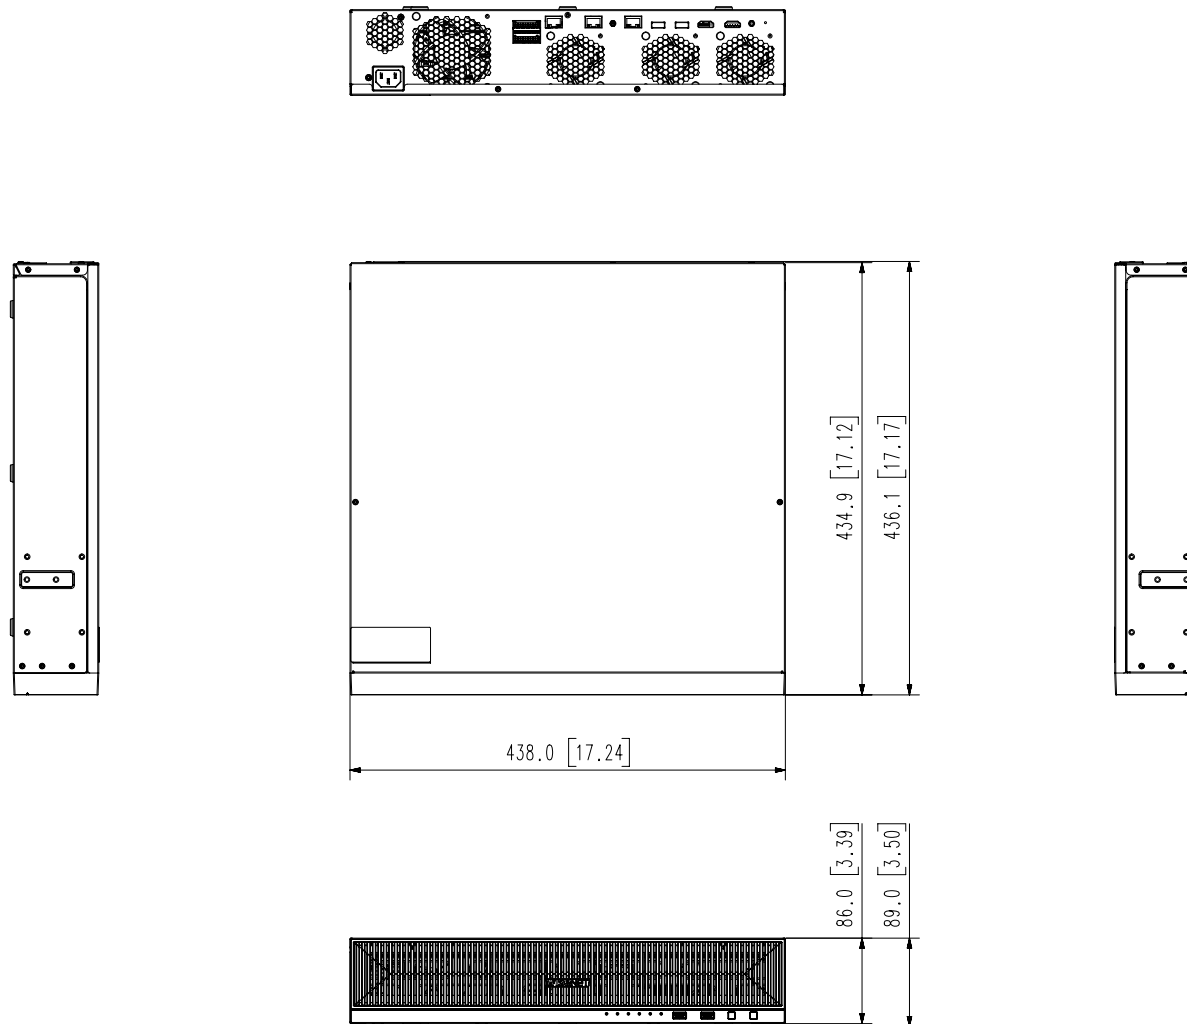

Appearance Drawing
XRN-6410B2, 3210B2
Unit : mm [inches]