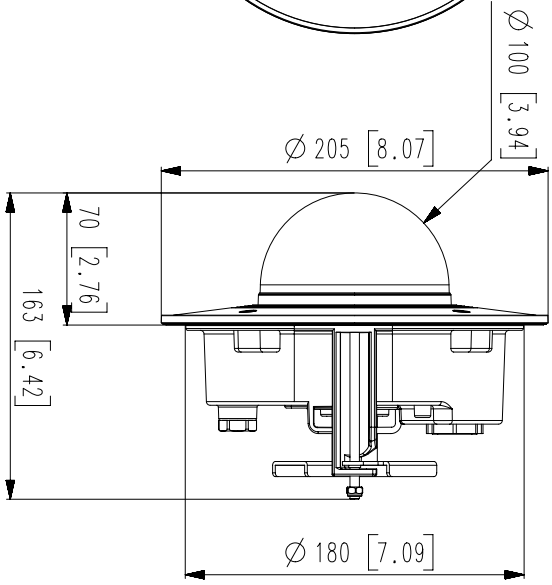

16		
15		
14		
13		
12		
11		
10		
9		
8	XND-9082RF	19.12.
7	XND-8082RF	19.12.18
6	PND-A9081RF	19.09.27
5	XND-8081RF	20.05.20
4	XND-6081RF	20.05.20
3	XND-6081F	20.05.20
2	XND-8081FZ	20.05.20
1	XND-6081FZ	20.05.20
No.	MODEL NAME	DATE

Unit: mm [inch] SCALE: 1/1 Hanwha Techwin