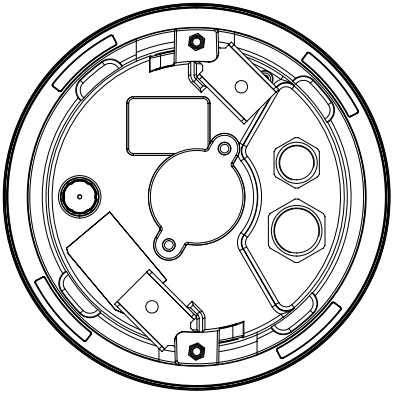

16		
15		
14		
13		
12		
11		
10		
9		
8	XND-9082RF	19.12.
7	XND-8082RF	19.12.18
6	PND-A9081RF	19.09.27
5	XND-8081RF	20.05.20
4	XND-6081RF	20.05.20
3	XND-6081F	20.05.20
2	XND-8081FZ	20.05.20
1	XND-6081FZ	20.05.20
No.	MODEL NAME	DATE

Unit: mm [inch] SCALE: 1/1 Hanwha Techwin