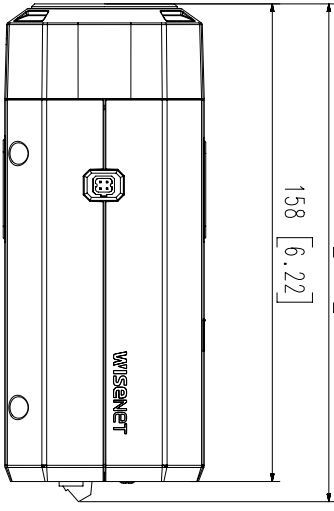

165 [6.48]
158 [6.22]