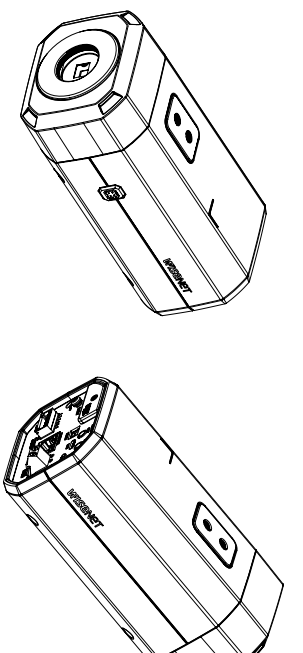

165 [6.48]
158 [6.22]