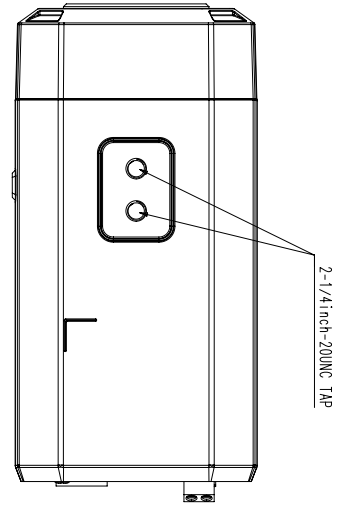

165 [6.48]
158 [6.22]

3	И-ЯМ MODEL2	
2	XNB-8002	'20.04.02
1	XNB-9002	'20.04.02
No.	MODEL NAME	DATE

Unit : [mm | inch] SCALE : 4/5 © Hanwha Techwin