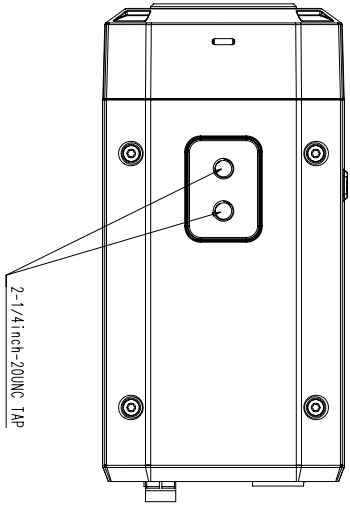

165 [6.48]
158 [6.22]