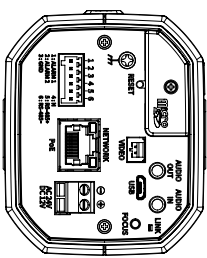

165 [6.48]
158 [6.22]