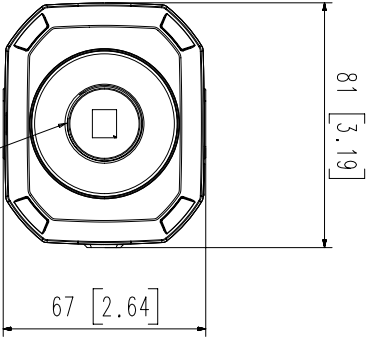

165 [6.48]
158 [6.22]

3	И-ЯМ MODEL2	
2	XNB-8002	'20.04.02
1	XNB-9002	'20.04.02
No.	MODEL NAME	DATE

Unit : [mm | inch] SCALE : 4/5 © Hanwha Techwin