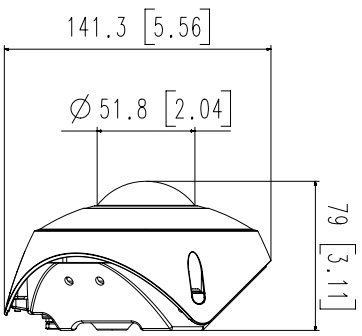

3		
2		
1	TNW-8010C	'20.10.07
No.	MODEL NAME	DATE
Unit:mm[inch]	SCALE:1/1	Hanwha Techwin