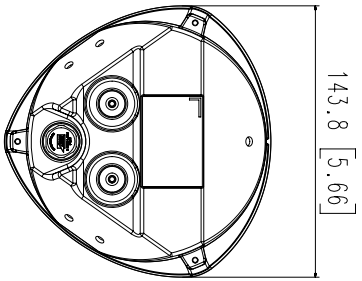

3		
2		
1	TNW-8010C	'20.10.07
No.	MODEL NAME	DATE
Unit:mm[inch]	SCALE:1/1	Hanwha Techwin