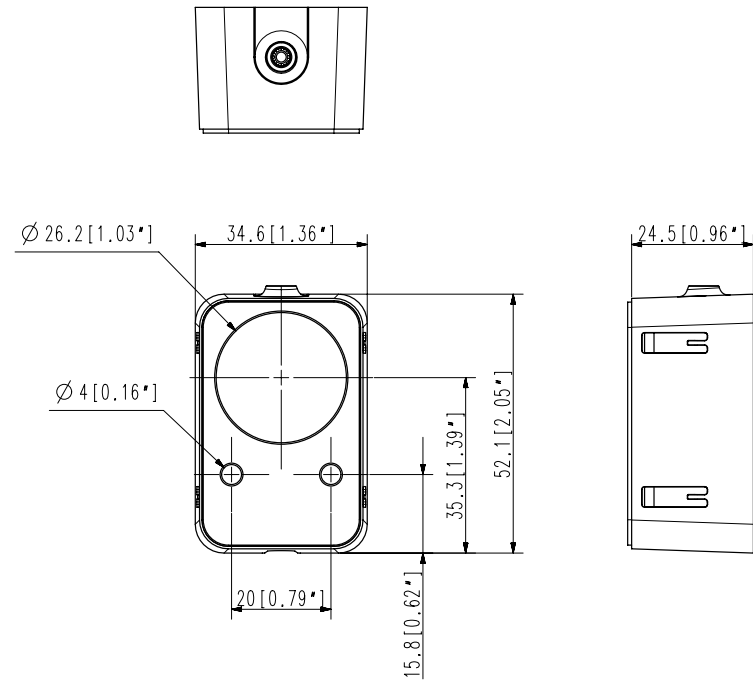

## Key Features

- Color: 0.045Lux(F2.0, 1/30sec)
- 2.4mm fixed focal
- Compatible with PNM-9000QB

Video	
Imaging Device	1/2.8" 2MP CMOS
Min. Illumination	Color: 0.045Lux(F2.0, 1/30sec)
Lens	
Focal Length (Zoom Ratio)	2.4mm fixed focal
Max. Aperture Ratio	F2.0
Angular Field of View	H: 138°, V: 73°, D: 165°
Mount Type	RJ12 connected with main unit
Focus Control	fixed
Mechanical	
Color / Material	Black / Plastic, Metal
Product dimensions / weight	W30xH27.9xD45mm, 328g

2	SLA-T2480VA	'21.04.08
1	SLA-T2480V	'17.12.05
No.	MODEL NAME	DATE

Unit:mm[inch] SCALE:1/1 Hanwha Techwin

A3

© Hanwha Techwin Co.,Ltd. All rights reserved.