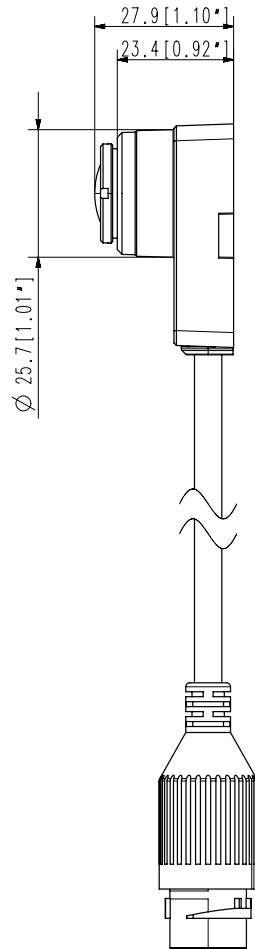

# SLA-T2480VA

2MP Lens Module for PNM-9000QB

FC |  | CE | EAC

## Key Features

- Color: 0.045Lux(F2.0, 1/30sec)
- 2.4mm fixed focal
- Compatible with PNM-9000QB

Video	
Imaging Device	1/2.8" 2MP CMOS
Min. Illumination	Color: 0.045Lux(F2.0, 1/30sec)
Lens	
Focal Length (Zoom Ratio)	2.4mm fixed focal
Max. Aperture Ratio	F2.0
Angular Field of View	H: 138°, V: 73°, D: 165°
Mount Type	RJ12 connected with main unit
Focus Control	fixed
Mechanical	
Color / Material	Black / Plastic, Metal
Product dimensions / weight	W30xH27.9xD45mm, 328g

2	SLA-T2480VA	'21.04.08
1	SLA-T2480V	'17.12.05
No.	MODEL NAME	DATE

Unit:mm[inch] SCALE:1/1 Hanwha Techwin

A3

© Hanwha Techwin Co.,Ltd. All rights reserved.