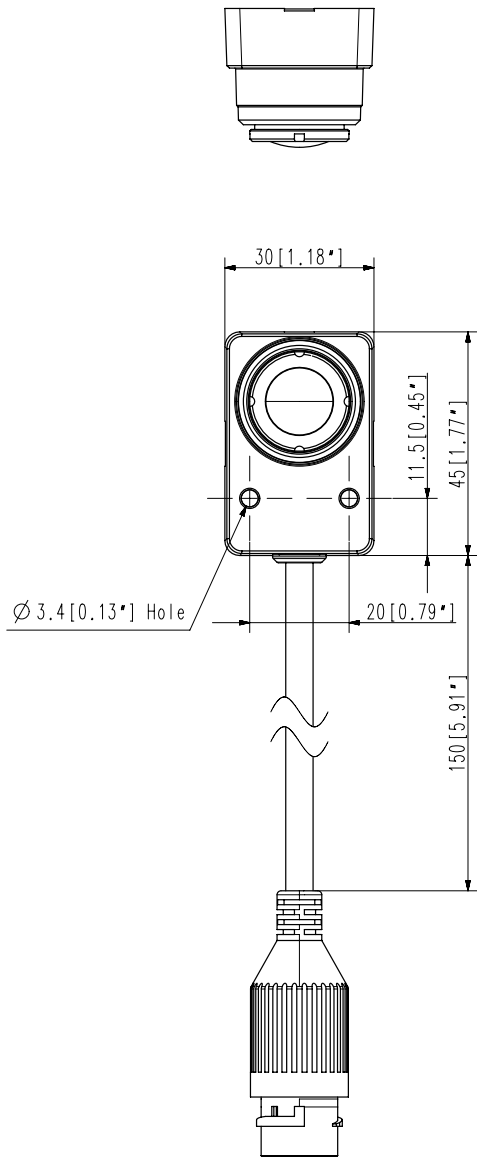

# SLA-T2480VA

2MP Lens Module for PNM-9000QB

FC |  | CE | EAC

## Key Features

- Color: 0.045Lux(F2.0, 1/30sec)
- 2.4mm fixed focal
- Compatible with PNM-9000QB

Video	
Imaging Device	1/2.8" 2MP CMOS
Min. Illumination	Color: 0.045Lux(F2.0, 1/30sec)
Lens	
Focal Length (Zoom Ratio)	2.4mm fixed focal
Max. Aperture Ratio	F2.0
Angular Field of View	H: 138°, V: 73°, D: 165°
Mount Type	RJ12 connected with main unit
Focus Control	fixed
Mechanical	
Color / Material	Black / Plastic, Metal
Product dimensions / weight	W30xH27.9xD45mm, 328g

2	SLA-T2480VA	'21.04.08
1	SLA-T2480V	'17.12.05
No.	MODEL NAME	DATE

Unit:mm[inch] SCALE:1/1 Hanwha Techwin

A3

© Hanwha Techwin Co.,Ltd. All rights reserved.