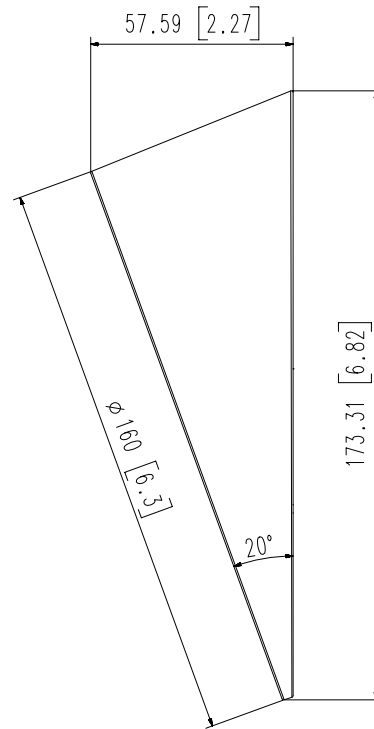

A2

© Hanwha Techwin Co., Ltd. All rights reserved.

3	파생 MODEL 2	
2	파생 MODEL 1	
1	SBP-160TMW1	'21.02.15
No.	MODEL NAME	DATE
Unit:mm[inch] SCALE:1/1		Hanwha Techwin