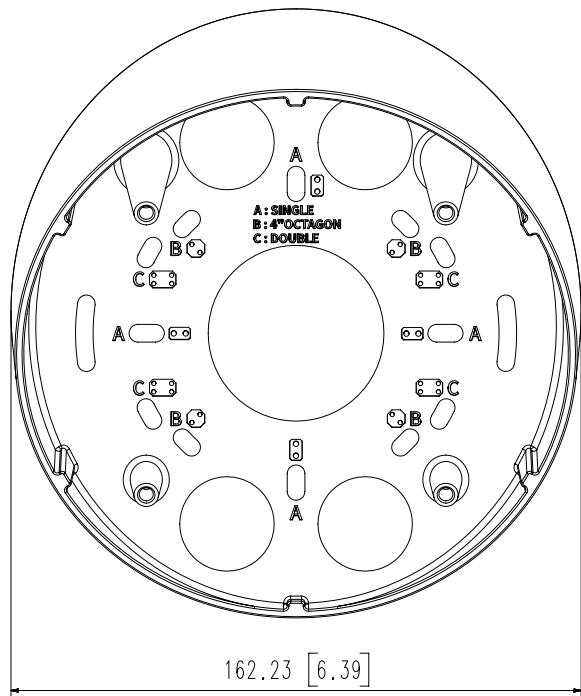

## Key Features

- Material: Aluminum
  - Dimensions : Ø160.0 x 57.6mm (6.30" x 2.27")
  - Weight : 325g (0.72 lb)
  - Color : White
  - Supported products : XNF-9010RV/RVM, XND-9082RV, XND-8082RV, XND-6081RV/6081REV, XND-8081RV/8081ERV, PND-A9081RV
- For further compatible models, please check out Wisenet Toolbox Plus

**Mechanical**

<b>Color</b>	White
--------------	-------

<b>Material</b>	Aluminum
-----------------	----------

<b>RAL code</b>	RAL9003
-----------------	---------

<b>Product dimensions / weight / Gangbox</b>	Ø160.0x57.6mm(6.30x2.27"), 325g(0.72 lb) / Single, Double, 4" Octagon
--	---

A2

© Hanwha Techwin Co., Ltd. All rights reserved.

3	파생 MODEL 2	
2	파생 MODEL 1	
1	SBP-160TMW1	'21.02.15
No.	MODEL NAME	DATE
Unit:mm[inch] SCALE:1/1		Hanwha Techwin