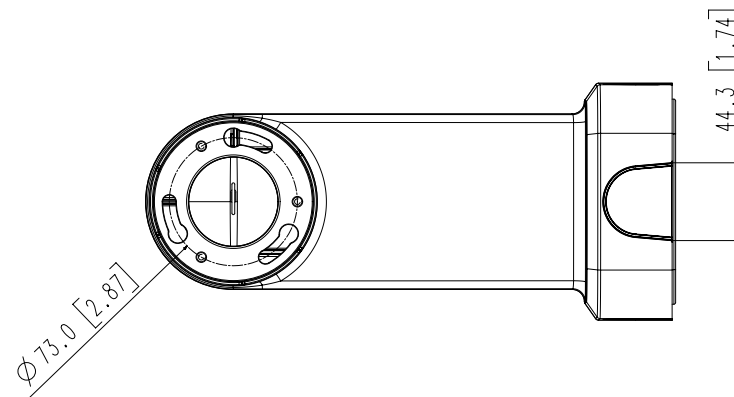

SBP-156WMW

Wall Mount

FC | UL LISTED | CE | ENEC

Key Features

- Material : Aluminum
- Color : White
- Dimensions : 135(W) x 183(H) x 302(D)mm (5.31 x 7.20 x 11.89")

Mechanical

Color	White
Material	Aluminum
RAL code	RAL9003
Product dimensions / weight	135(W)x183(H)x302(D)mm (5.31x7.20x11.89"), 1517g(3.34lb)
Supported products	XNP-9300RW/XNP-8300RW/XNP-6400RW ※ For further compatible models, please visit our website or use Toolbox

1	SBP-156WMW	20.06.18
No.	MODEL NAME	DATE
Unit:mm[inch]	SCALE:1/1	© Hanwha Techwin