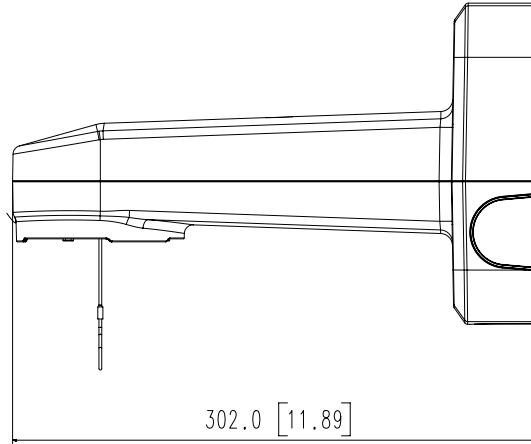

SBP-156WMW

Wall Mount

FC | UL LISTED | CE | ENEC

Key Features

- Material : Aluminum
- Color : White
- Dimensions : 135(W) x 183(H) x 302(D)mm (5.31 x 7.20 x 11.89")

Mechanical

Color	White
Material	Aluminum
RAL code	RAL9003
Product dimensions / weight	135(W)x183(H)x302(D)mm (5.31x7.20x11.89"), 1517g(3.34lb)
Supported products	XNP-9300RW/XNP-8300RW/XNP-6400RW ※ For further compatible models, please visit our website or use Toolbox

1	SBP-156WMW	20.06.18
No.	MODEL NAME	DATE
Unit:mm[inch]	SCALE:1/1	© Hanwha Techwin