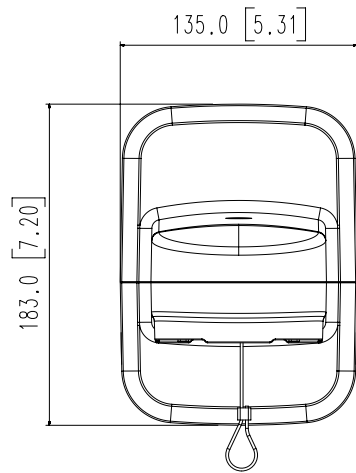

SBP-156WMW

Wall Mount

FC | UL LISTED | CE | ENEC

Key Features

- Material : Aluminum
- Color : White
- Dimensions : 135(W) x 183(H) x 302(D)mm (5.31 x 7.20 x 11.89")

Mechanical

Color	White
Material	Aluminum
RAL code	RAL9003
Product dimensions / weight	135(W)x183(H)x302(D)mm (5.31x7.20x11.89"), 1517g(3.34lb)
Supported products	XNP-9300RW/XNP-8300RW/XNP-6400RW ※ For further compatible models, please visit our website or use Toolbox

1	SBP-156WMW	20.06.18
No.	MODEL NAME	DATE
Unit:mm[inch]	SCALE:1/1	© Hanwha Techwin