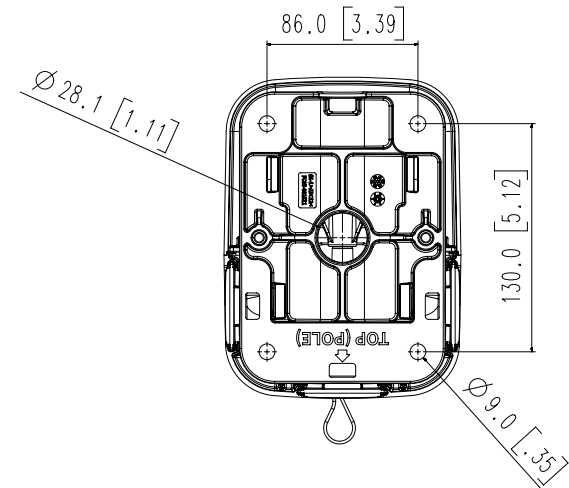

SBP-156WMW

Wall Mount

FC | UL LISTED | CE | ENEC

Key Features

- Material : Aluminum
- Color : White
- Dimensions : 135(W) x 183(H) x 302(D)mm (5.31 x 7.20 x 11.89")

Mechanical

Color	White
Material	Aluminum
RAL code	RAL9003
Product dimensions / weight	135(W)x183(H)x302(D)mm (5.31x7.20x11.89"), 1517g(3.34lb)
Supported products	XNP-9300RW/XNP-8300RW/XNP-6400RW ※ For further compatible models, please visit our website or use Toolbox

1	SBP-156WMW	20.06.18
No.	MODEL NAME	DATE
Unit:mm[inch]	SCALE:1/1	© Hanwha Techwin