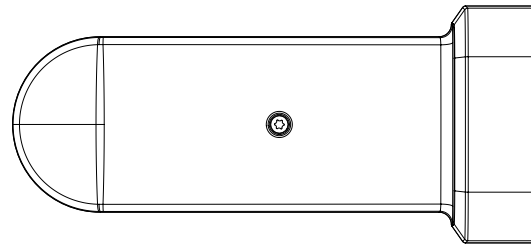

SBP-156WMW

Wall Mount

FC | UL LISTED | CE | ENEC

Key Features

- Material : Aluminum
- Color : White
- Dimensions : 135(W) x 183(H) x 302(D)mm (5.31 x 7.20 x 11.89")

Mechanical

Color	White
Material	Aluminum
RAL code	RAL9003
Product dimensions / weight	135(W)x183(H)x302(D)mm (5.31x7.20x11.89"), 1517g(3.34lb)
Supported products	XNP-9300RW/XNP-8300RW/XNP-6400RW ※ For further compatible models, please visit our website or use Toolbox

1	SBP-156WMW	20.06.18
No.	MODEL NAME	DATE
Unit:mm[inch]	SCALE:1/1	© Hanwha Techwin