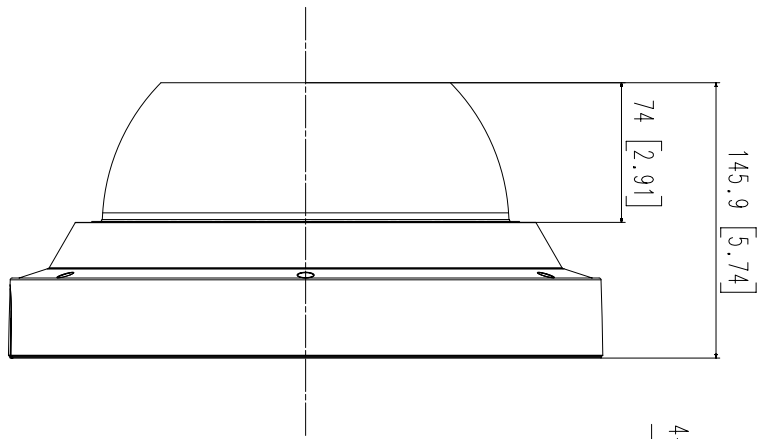

Unit: mm [inch]	SCALE: 1/1	© Hanwha Techwin
No.	MODEL NAME	DATE
1	PNM-9084RQZ, PNM-9085RQZ	'19.10.08