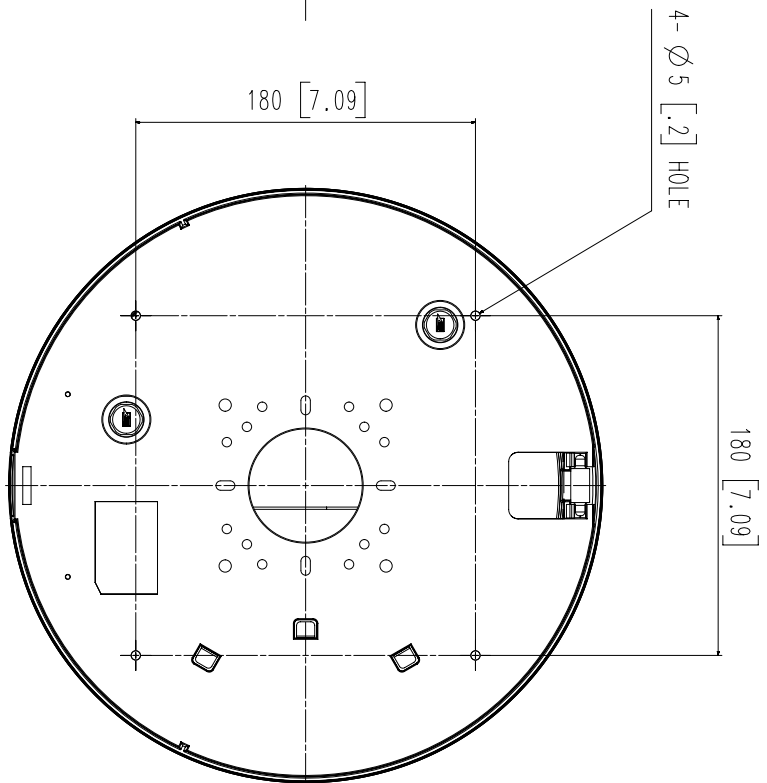

## Key Features

- 5MP x 4ch multi-directional camera
- Motorized PTRZ support
- Maximum 30fps@5MP(H.265, H.264)
- 4.13~9.4mm(2.3x) motorized varifocal lens
- IR viewable length : 30m
- H.265, H.264, MJPEG codec, Multi streaming
- Video analytics, WiseStream II
- IP66, IK10, NEMA4X

Unit: mm [inch]	SCALE: 1/1	© Hanwha Techwin
No.	MODEL NAME	DATE
1	PNM-9084RQZ, PNM-9085RQZ	'19.10.08