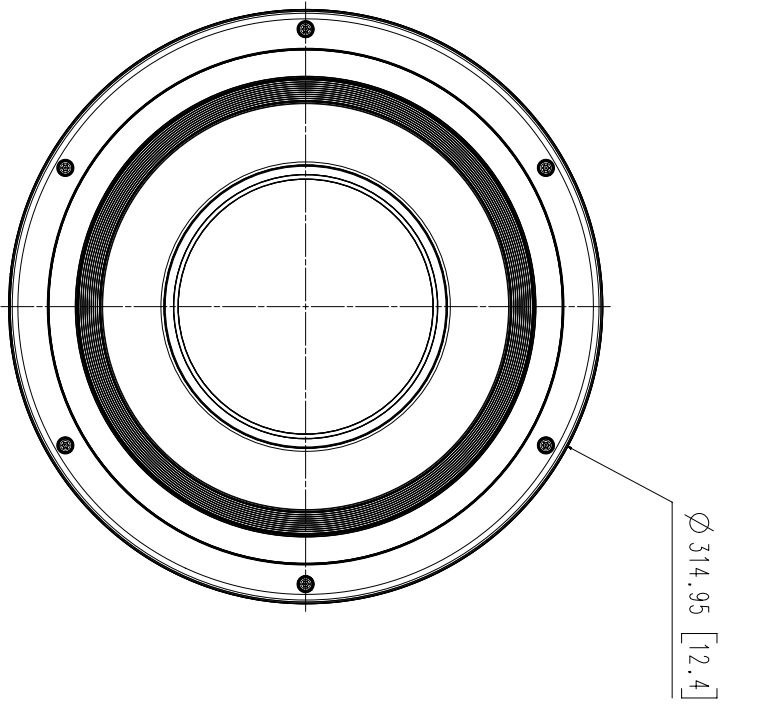

# PNM-9085RQZ

20MP IR PTRZ Multi-directional Camera

## Key Features

- 5MP x 4ch multi-directional camera
- Motorized PTRZ support
- Maximum 30fps@5MP(H.265, H.264)
- 4.13~9.4mm(2.3x) motorized varifocal lens
- IR viewable length : 30m
- H.265, H.264, MJPEG codec, Multi streaming
- Video analytics, WiseStream II
- IP66, IK10, NEMA4X

Unit: mm [inch]	SCALE: 1/1	© Hanwha Techwin
No.	MODEL NAME	DATE
1	PNM-9084RQZ, PNM-9085RQZ	'19.10.08