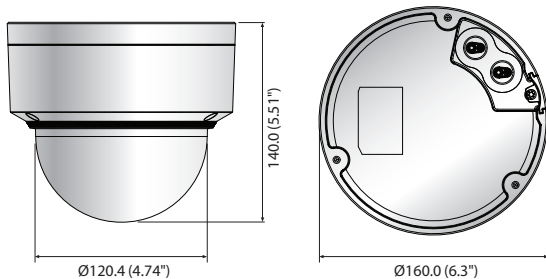

# XNV-6085

2M Vandal-Resistant Network Dome Camera (extraLUX)

## Key Features

- Max. 2Megapixel (1920 x 1080) resolution
- 4.1 ~ 16.4mm (4x) motorized varifocal lens
- 0.004 Lux@F0.94 (Color), 0.0004 Lux@F0.94 (B/W)
- Max.60fps@all resoluotns (H.265 / H.264)
- H.265, H.264, MJPEG codec Supported, Multiple streaming
- Day & Night (ICR), WDR (150dB), Defog
- Loitering, Directional detection, Fog detection, Audio detection, Digital auto tracking, Sound classification, Tampering
- Motion detection, Handover
- SD / SDHC / SDXC memory slot (Max. 512GB)
- Hallway View, WiseStreamII Support
- LDC, PoE / 24V AC / 12V DC, Bi-directional audio Support
- IP67 / IP66, NEMA 4X, IK10 support

## Dimensions

Unit : mm (inch)