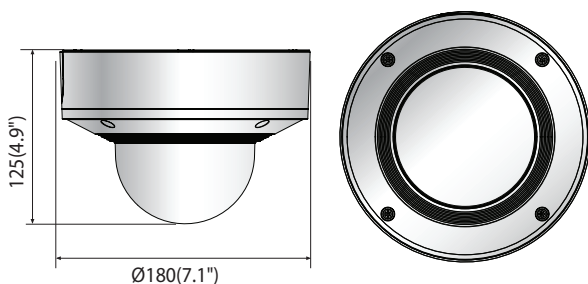

Dimensions

Unit : mm (inch)

Accessories (Optional)

SBP-187HMW (White) /
SBP-187HM

SBC-180B

SPC-100AC

XNV-6081

VIDEO	
Imaging Device	1/2.8" 2 MP CMOS
Effective Pixels	1945(H) x 1097(V)
Minimum Illumination	Color : 0.015Lux (F1.4, 1./30sec) / B/W : 0.0015Lux (F1.4, 1/30sec)
Video Out	CVBS : 1.0Vp-p / 75Ω composite, 720 x 480(N), 720 x 576(P) for installation USB : Micro USB Type B, 1280 x 720 for installation
LENS	
Focal Length (Zoom Ratio)	2.8~12mm (4.3x) motorized varifocal
Max. Aperture Ratio	F1.4(Wide) ~ F3.6(Tele)
Angular Field of View	H : 119.5°(Wide)~27.9°(Tele) / V : 62.8°(Wide)~15.7°(Tele) / D : 142.1°(Wide)~32.0°(Tele)
Minimum Object Distance	0.5m (1.64ft)
Focus Control	Simple focus
Lens Type	DC auto iris, P-iris
PAN / TILT / ROTATE	
Pan / Tilt / Rotate Range	0°~360° / -45°~85° / 0°~355°
OPERATIONAL	
Camera Title	Displayed up to 85 characters
Day & Night	Auto (ICR)
Backlight Compensation	BLC, HLC, WDR, SSSR
Wide Dynamic Range	150dB
Digital Noise Reduction	SSNR V
Digital Image Stabilization	Support (built-in gyro sensor)
Defog	Support
Motion Detection	8ea, 8-point polygonal zones
Privacy Masking	32ea, polygonal zones - Color : Grey / Green / Red / Blue / Black / White - Mosaic
Gain Control	Low / Middle / High
White Balance	ATW / AWC / Manual / Indoor / Outdoor
LDC	Support
Electronic Shutter Speed	Minimum / Maximum / Anti flicker (2~1/12,000sec)
Digital PTZ	Support (Preset, Group)
Video Rotation	Flip, Mirror, Hallway view (90°/270°)
Analytics	Defocus detection, Fog detection, Face detection, Motion detection, Digital auto tracking, Appear/Disappear, Enter/Exit, Loitering, Tampering, Virtual line/Directional detection, Audio detection, Sound classification, Shock detection
Business Intelligence	People counting, Queue management, Heatmap
Alarm I / O	Input 1ea / Output 1ea
Alarm Triggers	Analytics, Network disconnect, Alarm input
Alarm Events	File upload via FTP and e-mail Notification via e-mail SD/SDHC/SDXC or NAS recording at event triggers Alarm output Handover Audio playback
Audio In	Selectable (mic in/line in), Supply voltage : 2.5VDC (4mA), Input impedance : 2K Ohm
Audio Out	Line out, Maximum output level : 1Vrms
NETWORK	
Ethernet	RJ-45 (10/100BASE-T)
Video Compression	H.265/H.264 : Main / Baseline / High, MJPEG
Resolution	1920 x 1080, 1280 x 1024, 1280 x 960, 1280 x 720, 1024 x 768, 800 x 600, 800 x 448, 720 x 576, 720 x 480, 640 x 480, 640 x 360, 320 x 240