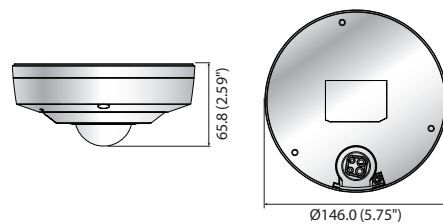

Dimensions

XNF-8010R

XNF-8010RV/8010RVM

Accessories (Optional)

XNF-8010R/8010RV/8010RVM

VIDEO	
Imaging Device	1/1.8" 6M CMOS
Total Pixels / Effective Pixels	3,096(H) x 2,094(V) / 2,048(H) x 2,048(V)
Scanning System	Progressive
Min. Illumination	Color: 0.1 Lux (F1.6), B/W: 0 Lux (IR LED On)
S/N Ratio	50dB
Video Output	CVBS: 1.0Vpp / 75Ω Composite, 714x 480(N), 702x 576(P) for Installation, DIP Connector Type, USB
LENS	
Focal Length / Max. Aperture Ratio	1.6mm / F1.6
Angular Field of View	H: 192° / V: 192° / D: 192°
Min. Object Distance	0.3m (0.98ft)
Focus Control	Simple focus / Manual, Remote control Via network
Lens Type / Mount Type	Fixed / Board-in Type
OPERATIONAL	
Viewable Length	15m (49.21ft)
Camera Title	Off / On (Displayed up to 85 characters) - W/W : English / Numeric / Special characters - China : English / Numeric / Special / Chinese characters - Common : Multi-line (Max. 5), Color (Gray / Green / Red / Blue / Black / White), Transparency, Auto scale by resolution
Day & Night	Auto (ICR) / Color / B/W / External / Schedule
Backlight Compensation	Off / BLC / HLC / WDR
Wide Dynamic Range	120dB
Contrast Enhancement	SSDR (Off / On)
Digital Noise Reduction	SSNRV (2D + 3D Noise filter) (Off / On)
Digital Image Stabilization	Off / On
Defog	Off / Auto (input from fog detection) / Manual
Motion Detection	Off / On (8ea, 8point polygonal zones), Handover
Privacy Masking	Off / On (32ea, polygonal) - Color: Gray, Green, Red, Blue, Black, White - Mosaic
Gain Control	Off / Low / Middle / High
White Balance	ATW / AWC / Manual / Indoor / Outdoor (Included mercury & Sodium)
Electronic Shutter Speed	Minimum / Maximum / Anti flicker (2 ~ 1/12,000sec)
Digital Zoom	8x, Digital PTZ (Preset, Group)
Flip / Mirror	Off / On
Intelligent Video Analytics	Tampering, Loitering, Directional detection, Virtual line, Enter/Exit, (Dis)Appear, Audio detection, Sound classification, People counting, Heatmap, Queue management
Alarm I/O	Input 1ea / Output 1ea
Alarm Triggers	Alarm Input, Motion detection, Video & Audio analytics, Network disconnect
Alarm Events	File upload Via FTP and E-Mail, Notification Via E-Mail, Local storage (SD/SDHC/SDXC) or NAS recording at event triggers, External output
Viewing Composition	Camera Side : Fisheye, Single panorama, Double panorama, Fisheye + 4 PTZ Quad View, Fisheye + 8 PTZ
Pixel Counter	Support
NETWORK	
Ethernet	RJ-45 (10/100 BASE-T)
Video Compression Format	H.265 / H.264 / MJPEG
Resolution	Original view : 2048 x 2048, 1280 x 1280, 1080 x 1080, 960 x 960, 768 x 768, 720 x 720, 640 x 640, 480 x 480 Single panorama : 2048 x 512, 1920 x 480, 1280 x 320, 640 x 160, 704 x 176 Double panorama : 2048 x 1024, 1920 x 960, 1280 x 640, 640 x 320, 704 x 352 Quad View : 2048 x 1536, 1600 x 1200, 1280 x 960, 1024 x 768, 800 x 600, 640 x 480, 704 x 576 [Q1 : 2 / 3 / 4] 1024 x 768, 800 x 600, 640 x 480
Max. Framerate	H.265 / H.264 : 30fps@2,048 x 2,048, MJPEG : Max. 15fps
Smart Codec / WiseStreamII	Manual mode (area-based : 5ea) / support
Video Quality Adjustment	H.265 / H.264 : Target bitrate level control, MJPEG : Quality level control
Bitrate Control Method	H.265 / H.264 : CBR or VBR, MJPEG : VBR
Streaming Capability	Multiple streaming (Up to 10 profiles)
Audio In	Selectable (Mic in / Line in / Built-in mic) Supply voltage : 2.5V DC (4mA), Input impedance: Approx. 2K Ohm
Audio Out	Line out (3.5mm mono jack), Max output level : 1Vrms
Audio Compression Format	G.711 u-law/G.726 Selectable, G.726 (ADPCM) 8KHz, G.711 8KHz G.726 : 16Kbps, 24Kbps, 32Kbps, 40Kbps, AAC-LC : 48Kbps at 16KHz (XNF-8010R) (at 8 / 16 / 32 / 48KHz: XNF-8010RV/8010RVM)
Audio Communication	Bi-directional (2way)
IP	IPv4, IPv6
Protocol	TCP/IP, UDP/IP, RTP (UDP), RTP (TCP), RTCP, RTP, NTP, HTTP, HTTPS, SSL/TLS, DHCP, PPPoE, FTP, SMTP, ICMP, IGMP, SNMPv1/v2c/v3 (MIB-2), ARP, DNS, DDNS, QoS, PIM-SM, UPnP, Bonjour, SIP
Security	HTTPS (SSL) login authentication, Digest login authentication IP address filtering, User access log, 802.1x Authentication (EAP-TLS, EAP-LEAP)
Streaming Method	Unicast / Multicast
Max. User Access	20 users at unicast mode
Edge Storage	SD/SDHC/SDXC 2slot (up to 512GB) - Continuous recording (1st slot to 2nd slot) - Motion images recorded in the SD/SDHC/SDXC memory card can be downloaded. - Camera can detect automatically when the memory is connected - Memory status display (Normal / Error / Active / Formatting / Lock) NAS (Network Attached Storage), Local PC for instant recording (Plug-in Viewer only)
Application Programming Interface	ONVIF Profile S/G, SUNAPI, Wisenet open platform
Webpage Language	English, French, German, Spanish, Italian, Chinese, Korean, Russian, Japanese, Swedish, Portuguese, Turkish, Polish, Czech, Dutch, Hungary, Greek
Web Viewer	Supported OS : Windows 7, 8.1, 10, Mac OS X 10.10, 10.11, 10.12 [Plug-in Free Webviewer] Supported Browser : Google Chrome 60, MS Edge 40, Mozilla Firefox 55 (Window 64bit only), Apple Safari 10 (Max OS X only) [Plug-in Webviewer] Supported Browser : MS Explore 11, Apple Safari 10 (Mac OS X only)
Central Management Software	SmartViewer, SSM
ENVIRONMENTAL	
Operating Temperature / Humidity	-10°C ~ +55°C (+14°F ~ +131°F) / Less than 90% RH (XNF-8010R) -40°C ~ +55°C (-40°F ~ +131°F) / Less than 90% RH (XNF-8010RV/8010RVM)
Storage Temperature / Humidity	-50°C ~ +60°C (-58°F ~ +140°F) / Less than 90% RH
Ingress Protection / Vandal Resistance	IP66 / IK10 (XNF-8010RV/8010RVM)
ELECTRICAL	
Input Voltage / Current	12V DC ±10%, PoE (IEEE802.3af, Class3)
Power Consumption	Max. 11W (12V DC), Max. 12W (PoE) (XNF-8010R) Max. 12W (12V DC), Max. 12.95W (PoE) (XNF-8010RV/8010RVM)
MECHANICAL	
Color / Material	Ivory / Aluminum
Dimension (WxHxD)	Ø146 x 54.8mm (Ø5.75" x 2.16") (XNF-8010R) Ø146 x 65.8mm (Ø5.75" x 2.59") (XNF-8010RV/8010RVM)
Weight	730g (1.61 lb) (XNF-8010R) / 785g (1.73 lb) (XNF-8010RV) / 790g (1.74 lb) (XNF-8010RVM)