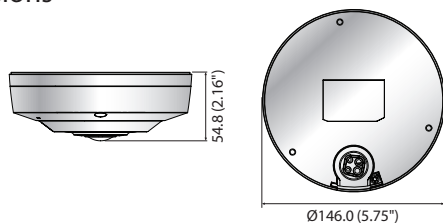

Dimensions

XNF-8010R

XNF-8010RV/8010RVM

Accessories (Optional)

XNF-8010R/8010RV/8010RVM

VIDEO	
Imaging Device	1/1.8" 6M CMOS
Total Pixels / Effective Pixels	3,096(H) x 2,094(V) / 2,048(H) x 2,048(V)
Scanning System	Progressive
Min. Illumination	Color: 0.1 Lux (F1.6), B/W: 0 Lux (IR LED On)
S/N Ratio	50dB
Video Output	CVBS: 1.0Vpp / 75Ω Composite, 714x 480(N), 702x 576(P) for Installation, DIP Connector Type, USB
LENS	
Focal Length / Max. Aperture Ratio	1.6mm / F1.6
Angular Field of View	H: 192° / V: 192° / D: 192°
Min. Object Distance	0.3m (0.98ft)
Focus Control	Simple focus / Manual, Remote control Via network
Lens Type / Mount Type	Fixed / Board-in Type
OPERATIONAL	
Viewable Length	15m (49.21ft)
Camera Title	Off / On (Displayed up to 85 characters) - W/W : English / Numeric / Special characters - China : English / Numeric / Special / Chinese characters - Common : Multi-line (Max. 5), Color (Gray / Green / Red / Blue / Black / White), Transparency, Auto scale by resolution
Day & Night	Auto (ICR) / Color / B/W / External / Schedule
Backlight Compensation	Off / BLC / HLC / WDR
Wide Dynamic Range	120dB
Contrast Enhancement	SSDR (Off / On)
Digital Noise Reduction	SSNRV (2D + 3D Noise filter) (Off / On)
Digital Image Stabilization	Off / On
Defog	Off / Auto (input from fog detection) / Manual
Motion Detection	Off / On (8ea, 8point polygonal zones), Handover
Privacy Masking	Off / On (32ea, polygonal) - Color: Gray, Green, Red, Blue, Black, White - Mosaic
Gain Control	Off / Low / Middle / High
White Balance	ATW / AWC / Manual / Indoor / Outdoor (Included mercury & Sodium)
Electronic Shutter Speed	Minimum / Maximum / Anti flicker (2 ~ 1/12,000sec)
Digital Zoom	8x, Digital PTZ (Preset, Group)
Flip / Mirror	Off / On
Intelligent Video Analytics	Tampering, Loitering, Directional detection, Virtual line, Enter/Exit, (Dis)Appear, Audio detection, Sound classification, People counting, Heatmap, Queue management
Alarm I/O	Input 1ea / Output 1ea
Alarm Triggers	Alarm Input, Motion detection, Video & Audio analytics, Network disconnect
Alarm Events	File upload Via FTP and E-Mail, Notification Via E-Mail, Local storage (SD/SDHC/SDXC) or NAS recording at event triggers, External output
Viewing Composition	Camera Side : Fisheye, Single panorama, Double panorama, Fisheye + 4 PTZ Quad View, Fisheye + 8 PTZ
Pixel Counter	Support
NETWORK	
Ethernet	RJ-45 (10/100 BASE-T)
Video Compression Format	H.265 / H.264 / MJPEG
Resolution	Original view : 2048 x 2048, 1280 x 1280, 1080 x 1080, 960 x 960, 768 x 768, 720 x 720, 640 x 640, 480 x 480 Single panorama : 2048 x 512, 1920 x 480, 1280 x 320, 640 x 160, 704 x 176 Double panorama : 2048 x 1024, 1920 x 960, 1280 x 640, 640 x 320, 704 x 352 Quad View : 2048 x 1536, 1600 x 1200, 1280 x 960, 1024 x 768, 800 x 600, 640 x 480, 704 x 576 [Q1 : 2 / 3 / 4] 1024 x 768, 800 x 600, 640 x 480
Max. Framerate	H.265 / H.264 : 30fps@2,048 x 2,048, MJPEG : Max. 15fps
Smart Codec / WiseStreamII	Manual mode (area-based : 5ea) / support
Video Quality Adjustment	H.265 / H.264 : Target bitrate level control, MJPEG : Quality level control
Bitrate Control Method	H.265 / H.264 : CBR or VBR, MJPEG : VBR
Streaming Capability	Multiple streaming (Up to 10 profiles)
Audio In	Selectable (Mic in / Line in / Built-in mic) Supply voltage : 2.5V DC (4mA), Input impedance: Approx. 2K Ohm
Audio Out	Line out (3.5mm mono jack), Max output level : 1Vrms
Audio Compression Format	G.711 u-law/G.726 Selectable, G.726 (ADPCM) 8KHz, G.711 8KHz G.726 : 16Kbps, 24Kbps, 32Kbps, 40Kbps, AAC-LC : 48Kbps at 16KHz (XNF-8010R) (at 8 / 16 / 32 / 48KHz: XNF-8010RV/8010RVM)
Audio Communication	Bi-directional (2way)
IP	IPv4, IPv6
Protocol	TCP/IP, UDP/IP, RTP (UDP), RTP (TCP), RTCP, RTP, NTP, HTTP, HTTPS, SSL/TLS, DHCP, PPPoE, FTP, SMTP, ICMP, IGMP, SNMPv1/v2c/v3 (MIB-2), ARP, DNS, DDNS, QoS, PIM-SM, UPnP, Bonjour, SIP
Security	HTTPS (SSL) login authentication, Digest login authentication IP address filtering, User access log, 802.1x Authentication (EAP-TLS, EAP-LEAP)
Streaming Method	Unicast / Multicast
Max. User Access	20 users at unicast mode
Edge Storage	SD/SDHC/SDXC 2slot (up to 512GB) - Continuous recording (1st slot to 2nd slot) - Motion images recorded in the SD/SDHC/SDXC memory card can be downloaded. - Camera can detect automatically when the memory is connected - Memory status display (Normal / Error / Active / Formatting / Lock) NAS (Network Attached Storage), Local PC for instant recording (Plug-in Viewer only)
Application Programming Interface	ONVIF Profile S/G, SUNAPI, Wisenet open platform
Webpage Language	English, French, German, Spanish, Italian, Chinese, Korean, Russian, Japanese, Swedish, Portuguese, Turkish, Polish, Czech, Dutch, Hungary, Greek
Web Viewer	Supported OS : Windows 7, 8.1, 10, Mac OS X 10.10, 10.11, 10.12 [Plug-in Free Webviewer] Supported Browser : Google Chrome 60, MS Edge 40, Mozilla Firefox 55 (Window 64bit only), Apple Safari 10 (Max OS X only) [Plug-in Webviewer] Supported Browser : MS Explore 11, Apple Safari 10 (Mac OS X only)
Central Management Software	SmartViewer, SSM
ENVIRONMENTAL	
Operating Temperature / Humidity	-10°C ~ +55°C (+14°F ~ +131°F) / Less than 90% RH (XNF-8010R) -40°C ~ +55°C (-40°F ~ +131°F) / Less than 90% RH (XNF-8010RV/8010RVM)
Storage Temperature / Humidity	-50°C ~ +60°C (-58°F ~ +140°F) / Less than 90% RH
Ingress Protection / Vandal Resistance	IP66 / IK10 (XNF-8010RV/8010RVM)
ELECTRICAL	
Input Voltage / Current	12V DC ±10%, PoE (IEEE802.3af, Class3)
Power Consumption	Max. 11W (12V DC), Max. 12W (PoE) (XNF-8010R) Max. 12W (12V DC), Max. 12.95W (PoE) (XNF-8010RV/8010RVM)
MECHANICAL	
Color / Material	Ivory / Aluminum
Dimension (WxHxD)	Ø146 x 54.8mm (Ø5.75" x 2.16") (XNF-8010R) Ø146 x 65.8mm (Ø5.75" x 2.59") (XNF-8010RV/8010RVM)
Weight	730g (1.61 lb) (XNF-8010R) / 785g (1.73 lb) (XNF-8010RV) / 790g (1.74 lb) (XNF-8010RVM)