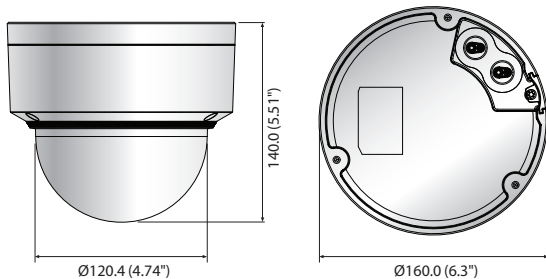

Dimensions

Unit : mm (inch)

Accessories (Optional)

XND-6085/6085V	
VIDEO	
Imaging Device	1/2" 2.17M CMOS
Total Pixels	1,952(H) X 1,113(V) approx 2.17M pixels
Effective Pixels	1,945(H) X 1,097(V) approx 2.13M pixels
Scanning System	Progressive Scan
Min. Illumination	Color : 0.004 Lux (1/30sec, F0.94), B/W : 0.0004 Lux (1/30sec, F0.94)
S / N Ratio	50dB
Video Out	CVBS : 1.0Vpp / 75Ω composite, 720 x 480(N), 720 x 576(P), for Installation USB : Micro USB Type B, 1280 x 720 for Installation
LENS	
Focal Length (Zoom Ratio)	4.1 ~ 16.4mm (Optical 4x)
Max. Aperture Ratio	F0.94(Wide) ~ F2.4(Tele)
Angular Field of View	H : 100°(Wide) ~ 26.2°(Tele) / V : 54°(Wide) ~ 14.8°(Tele) / D : 116°(Wide) ~ 30°(Tele)
Min. Object Distance	0.7m (2.30ft)
Focus Control	Simple Focus (motorized V/F) / Manual
Lens / Mount Type	DC Auto Iris / Board-in Type
PAN / TILT / ROTATE	
Pan / Tilt / Rotate Range	±175° / ±73° / ±175°
PTR Control	Remote adjustment (Max. 200 cycles)
OPERATIONAL	
Camera Title	Off / On (Displayed up to 85 Characters) - W/W : English / Numeric / Special Characters - China : English / Numeric / Special / Chinese Characters - Common : Multi-line (Max. 5), Color (Gray / Green / Red / Blue / Black / White), Transparency, Auto scale by Resolution
Day & Night	Auto (ICR) / Color / B/W / External / Schedule
Backlight Compensation	Off / BLC / HLC / WDR
Wide Dynamic Range	150dB
Contrast Enhancement	SSDR (Off / On)
Digital Noise Reduction	SSNRV (2D + 3D Noise filter) (Off / On)
Digital Image Stabilization	Off / On (Built-in Gyro sensor)
Digital PTZ	24x, Digital PTZ (Preset, Group)
Defog	Off / Auto / Manual
Motion Detection	Off / On (Bea, 8point polygonal zones), Handover
Privacy Masking	Off / On (32ea, polygonal zones) - Color : Gray / Green / Red / Blue / Black / White - Mosaic
Gain Control	Off / Low / Middle / High
White Balance	ATW / AWC / Manual / Indoor / Outdoor (Included mercury & Sodium)
LDC (Lens Distortion Correction)	Off / On (5 Levels with min / max)
Electronic Shutter Speed	Minimum / Maximum / Anti Flicker (2 ~ 1/12,000sec)
Digital PTZ	24x, Digital PTZ (Preset, Group)
Flip / Mirror	Off / On, Hallway View : 90°/270°
Video & Audio Analytics	Tampering, Loitering, Directional detection, Defocus detection, Fog detection, Virtual line, Enter / Exit, (Dis) Appear, Audio detection, Face detection, Motion detection, Digital auto tracking, Sound classification
Alarm I/O	Input 1ea / Output 1ea
Alarm Triggers	Alarm Input, Motion detection, Video & Audio analytics, Network disconnect
Alarm Events	File Upload Via FTP, E-mail, Notification Via E-mail, Local storage (SD / SDHC / SDXC) or NAS recording at event triggers, External output, DPTZ preset
Pixel Counter	Support
NETWORK	
Ethernet	RJ-45 (10/100 BASE-T)
Video Compression Format	H.265 / H.264 (MPEG-4 part 10/AVC) : Main / Baseline / High, MJPEG
Resolution	1920 x 1080, 1280 x 1024, 1280 x 960, 1280 x 720, 1024 x 768, 800 x 600, 800 x 448, 720 x 576, 720 x 480, 640 x 480, 640 x 360, 320 x 240
Max. Framerate	H.265 / H.264 : Max. 60fps at all resolutions, MJPEG : Max. 30fps
Smart Codec	Manual mode (Area-based : Sea)
WiseStreamII	Support
Video Quality Adjustment	H.265 / H.264 / MJPEG : Target Bitrate Level Control
Bitrate Control Method	H.265 / H.264 : CBR or VBR, MJPEG : VBR
Streaming Capability	Multiple streaming (Up to 10 Profiles)
Audio In	Selectable (Mic in / Line in), Supply voltage : 2.5VDC (4mA), Input impedance : approx. 2K Ohm
Audio Out	Line out (3.5mm mono jack), Max output level : 1 Vrms
Audio Compression Format	G.711 u-law/G.726 Selectable, G.726 (ADPCM) 8KHz, G.711 8KHz G.726 : 16Kbps, 24Kbps, 32Kbps, 40Kbps, AAC-LC : 48Kbps at 16KHz
Audio Communication	Bi-directional (2-way)
IP	IPv4, IPv6
Protocol	TCP/IP, UDP/IP, RTP (UDP), RTP (TCP), RTCP, RTSP, NTP, HTTP, HTTPS, SSL/TLS, DHCP, PPPoE, FTP, SMTP, ICMP, IGMP, SNMPv1/v2c/v3 (MIB-2), ARP, DNS, DDNS, QoS, UPnP, Bonjour
Security	HTTPS (SSL) login authentication, Digest login authentication IP address filtering, User access log, 802.1X Authentication (EAP-TLS, EAP-LEAP)
Streaming Method	Unicast / Multicast
Max. User Access	20 Users at Unicast Mode
Edge Storage	SD / SDHC / SDXC 2Slot (Up to 512GB) - Continuous recording (1st Slot to 2nd Slot) - Motion Images recorded in the SD/SDHC/SDXC memory card can be downloaded. NAS (Network Attached Storage), Local PC for Instant Recording
Application Programming Interface	ONVIF profile S/G, SUNAPI 2.0 (HTTP API), Wisenet Open Platform
Webpage Language	English, Korean, French, German, Spanish, Italian, Chinese, Russian, Japanese, Swedish, Portuguese, Turkish, Polish, Czech, Dutch, Hungary, Greek
Web Viewer	Supported OS : Windows 7, 8, 10, Mac OS X 10.10, 10.11, 10.12 Non-plugin Webviewer - Supported Browser : Google Chrome 56, MS Edge 39, Mozilla Firefox 61 (Window 64bit only), Apple Safari 10 (Mac OS X only) Plug-in Webviewer - Supported Browser : MS Explore 11, Apple Safari 10 (Mac OS X only)
Central Management Software	SmartViewer, SSM
ENVIRONMENTAL	
Operating Temperature / Humidity	-30°C ~ +55°C (-22°F ~ +131°F) / Less than 90% RH * Start up should be done at above -10°C (+14°F)
Storage Temperature / Humidity	-40°C ~ +60°C (-40°F ~ +140°F) / Less than 90% RH
Ingress Protection / Vandal Resistance	IP51 / IK08
ELECTRICAL	
Input Voltage / Current	12V DC, PoE (IEEE802.3af, Class3)
Power Consumption	Max. 8.6W (12V DC), Max. 10.2W (PoE)
MECHANICAL	
Color / Material	Ivory / Plastic (XND-6085), Aluminum (XND-6085V)
Dimensions (WxH)	Ø160.0 x 140.0mm (Ø6.30" x 5.51")
Weight	1.10 kg (2.43 lb) (XND-6085), 1.25 kg (2.76 lb) (XND-6085V)
* The latest product information / specification can be found at hanwha-security.com	
* Design and specifications are subject to change without notice.	
* Wisenet is the proprietary brand of Hanwha Techwin, formerly known as Samsung Techwin.	