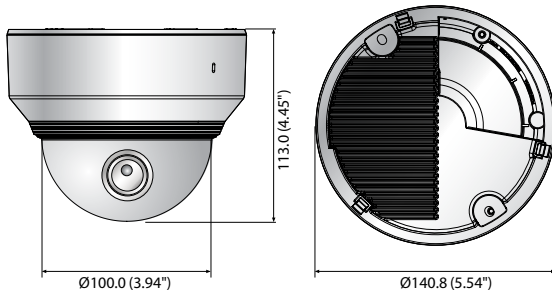

## Key Features

- Max. 2 megapixel (1920 x 1080) resolution
- 2.8 ~ 12mm (4.3x) motorized varifocal lens
- Max. 60fps@all resolutions (H.265/H.264)
- H.265, H.264, MJPEG codec supported, Multiple streaming
- Day & Night (ICR), WDR (150dB), Defog
- Loitering, Directional detection, Fog detection, Audio detection, Digital auto tracking, Sound classification, Tampering
- Motion detection, Handover
- SD/SDHC/SDXC memory slot (Max. 512GB)
- Hallway view, WiseStream II support, IK08
- LDC support (Lens Distortion Correction)
- PoE / 12V DC, Bi-directional audio support

## Dimensions

Unit : mm (inch)