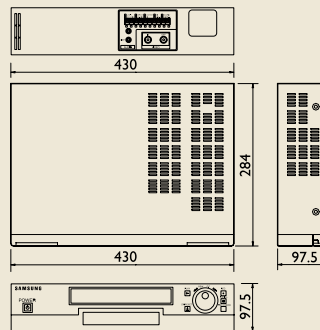

Video Security Systems

SVR-24PRT / SVR-960PRT

Specifications

MODEL		SVR-24PRT	SVR-960PRT
Video	Recording Method	Rotary Head Helical Scanning System	
	Input/Output	Rear BNC Jack(1.0Vp-p Unbalanced, 75 Ω)	
	Horizontal Resolution	Color : 300 TV Lines, B/W : 350 TV Lines	
Audio	Head	26 μm DA Head(EP Head), Diamond Like Carbon	
	Recording Mode	L6, L18, L30 Modes(E-180)	
	Input(RCA Jack)	-8dBm, 600	
	Output(RCA Jack)	-8dBm	
Tape Speed		11.12mm/sec (L6Hr Mode)	
Recording System	REC/PB Speed Mode :		L6, L18, L30, 72, 120, 168,
		L6, L18 L30Hr (E-180)	240, 480, 960Hr (E-180)
		Series REC, Repeat REC, 1-Shot REC	
High Speed Rewind		Less than 100sec(E-180)	
Control		JOG/Shuttle Control	
OSD		Clock Display, Date Display 3-Code	
Timer		Back-Up Time : 7Days, REC Lock, FLT/LED-Digit : FLT	
Remain		HSR(FF/REW Time 100sec)	
ATR		Auto ATR	
Syscon		Basic Speed : SLP	
		Slow/Still/Reverse Play/Search,Z-Search(SP/SLP) : x5/x7, x9/x15	
		Field/Advance/Field Slow	
		Loading Type : Full Loading	
Alarm		Alarm REC/Recoil/Search/LED Display : High REC, REC-Lock	
Clock Display		Reset Button, Display Position : 4-Position, Usage Time, Count memory	
Operating Temperature		5-40	
Operating Humidity		Less than 80%	
Power Requirements		AC100-240V, 50Hz	
Power Consumption		16W	
Weight		Approx. 4.3Kg	
Dimension(W x H x D)		430 x 97.5 x 284mm	

Dimensions

SAMSUNG

ELECTRONICS

Samsung Headquarters

Samsung Electronics Co., Ltd.

416, Maetan-3Dong, Paldal-Gu

Suwon City, Kyungki-Do, Korea 442-742

TEL : 82-31-200-5504, 5578 FAX : 82-31-200-5594

<http://samsungelectronics.com/security/cctv/>

Distributed by:

* Design and specifications are subject to change without notice.