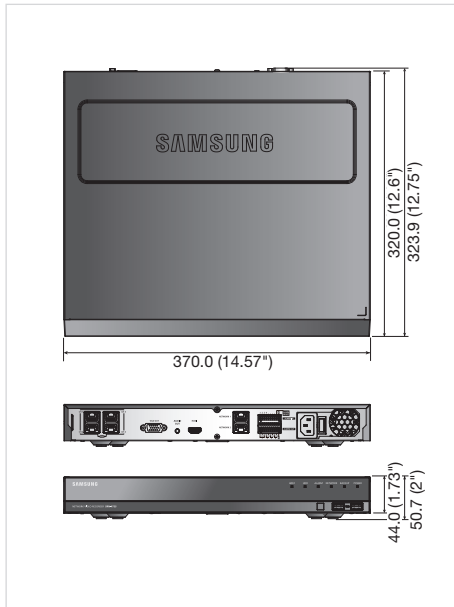

Retail

Dimensions

Unit : mm (inch)

SRN-472S