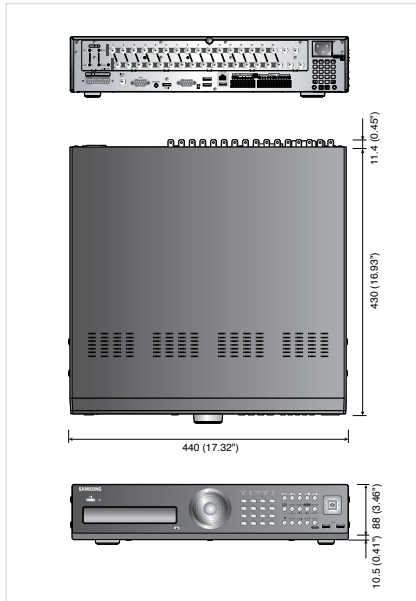

Dimensions

Unit : mm (inch)

The Eco mark represents Samsung Techwin's will to create environment-friendly products, and indicates that the product satisfies the EU RoHS Directive.

Design and specifications are subject to change without notice.

SAMSUNG TECHWIN CO., LTD.

701, Sampyeong-dong, Bundang-gu, Seongnam-si, Gyeonggi-do Korea 463-400
Tel : +82-70-7147-8741-8749, 8752-8760 Fax : +82-31-8018-3745
www.samsungsecurity.com www.samsungcctv.com

■ DISTRIBUTED BY