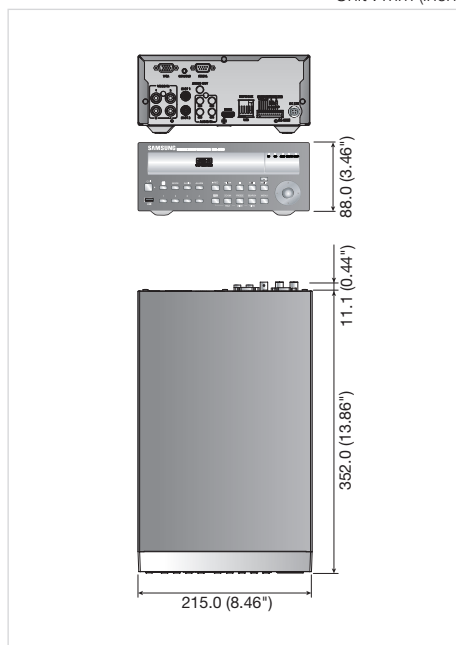

Dimensions

Unit : mm (inch)

The Eco mark represents Samsung Techwin's will to create environment-friendly products, and indicates that the product satisfies the EU RoHS Directive.

Design and specifications are subject to change without notice.

■ DISTRIBUTED BY

SAMSUNG TECHWIN CO., LTD.

6, Pangyo-ro 319beon-gil, Bundang-gu, Seongnam-si, Gyeonggi-do, SEOUL 463-400 Rep. of KOREA
Tel : +82-70-7147-8741~8749, 8752~8760 Fax : +82-31-8018-3745 www.samsungsecurity.com www.samsungcctv.com

SAMSUNG TECHWIN AMERICA INC.

SAMSUNG TECHWIN EUROPE LTD.

2nd floor No5, The Height, Brookland, Weybridge, Surrey, U.K.
KT13 0NY
Tel : +44-1932-82-6700 Fax : +44 1932 82 6701

SHANGHAI SAMSUNG TECHWIN CO., LTD.

SAMSUNG TECHWIN