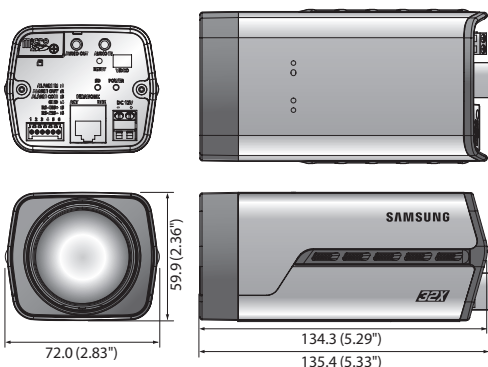

SNZ-6320

2M 32x Network Zoom Camera

Key Features

- Max. 2megapixel (1920 x 1080) resolution
- 16 : 9 Full HD (1080p) resolution support
- 0.15Lux@F1.6 (Color), 0.015Lux@F1.6 (B/W)
- 4.44 ~ 142.6mm (32x) optical zoom, 16x digital zoom
- H.264, MJPEG dual codec, Multiple streaming
- Day & Night (ICR), WDR (120dB)
- Intelligent video analytics
- PoE, SD/SDHC/SDXC memory slot, Bi-directional audio support

Dimensions

Unit : mm (inch)

Accessories (Optional)

* Data recorded on an SD memory card may be lost or damaged by data access during power-off, mechanical shock, memory card detachment, or other operations. Data loss or damage can also occur when a memory card reaches end of life, which varies according to operational conditions. No guarantee is given against damage (including passive damage).