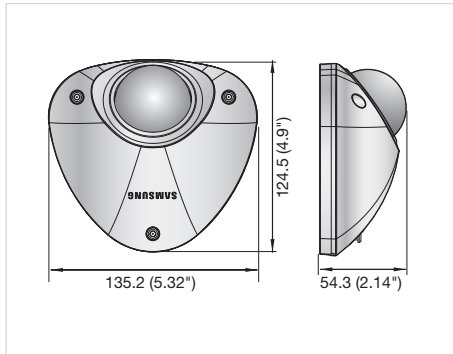

Dimensions

Unit : mm (inch)

The Eco mark represents Samsung Techwin's will to create environment-friendly products, and indicates that the product satisfies the EU RoHS Directive.

Design and specifications are subject to change without notice.

DISTRIBUTED BY

SAMSUNG TECHWIN CO., LTD. 701, Sampyeong-dong, Bundang-gu, Seongnam-si, Gyeonggi-do Korea 463-400
Tel : +82-70-7147-8741~8749, 8752~8760 Fax : +82-31-8018-3745 www.samsungsecurity.com www.samsungcctv.com

SAMSUNG TECHWIN EUROPE LTD.
2nd floor No5, The Height, Brookland, Weybridge, Surrey, U.K.
KT13 0NY
Tel : +44-1932-82-6700 Fax : +44 1932 82 6701

SAMSUNG TECHWIN