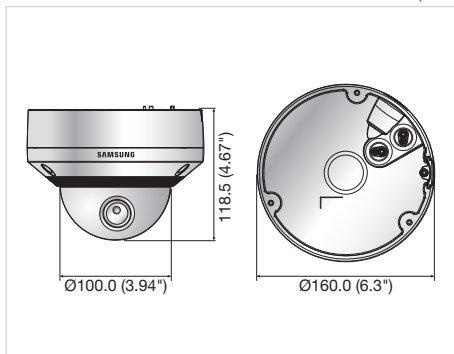

Dimensions

Unit : mm (inch)