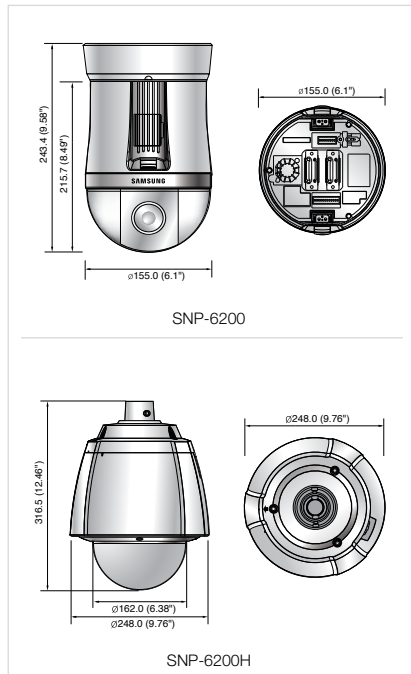

Dimensions

Unit : mm (inch)

The Eco mark represents Samsung Techwin's will to create environment-friendly products, and indicates that the product satisfies the EU RoHS Directive.

SAMSUNG TECHWIN CO., LTD.

701, Sampyeong-dong, Bundang-gu, Seongnam-si, Gyeonggi-do Korea 463-400
Tel : +82-70-7147-8741~8749, 8752~8760 Fax : +82-31-8018-3745
www.samsungipolis.com www.samsungsecurity.com

SAMSUNG TECHWIN AMERICA INC.

SAMSUNG TECHWIN EUROPE LTD.

■ DISTRIBUTED BY