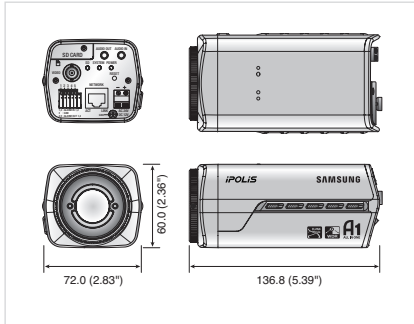

Dimensions

Unit : mm (inch)