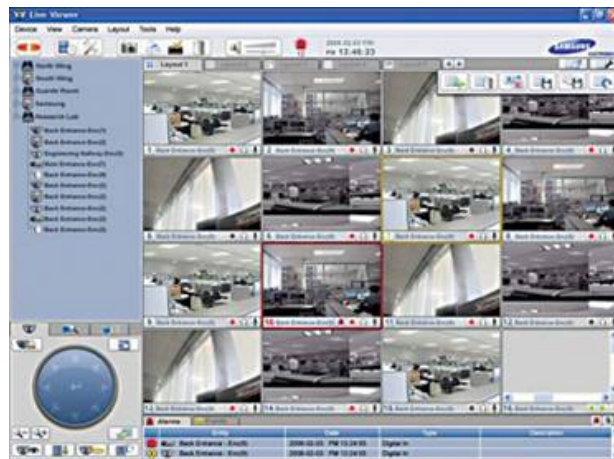

16-Ch Standalone DVR with DVD-RW

DIMENSIONS

FRONT & REAR VIEW

NET-I Software

- 250 DVR Support
- Remote View Live & Play back
- Search On Camera /Data / Time / Alarms
- Control P/TZ Cameras
- Export Clips to Local PC
- Remote Administration