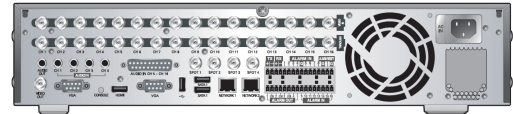

16-Ch Standalone DVR with DVD-RW

DIMENSIONS

FRONT & REAR VIEW

NET-I Software

- 250 DVR Support
- Remote View Live & Play back
- Search On Camera /Data / Time / Alarms
- Control P/TZ Cameras
- Export Clips to Local PC
- Remote Administration