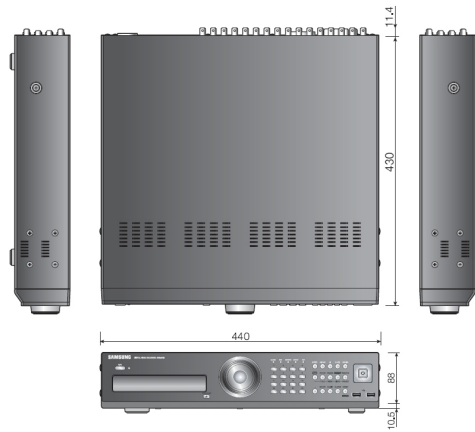

DIMENSIONS