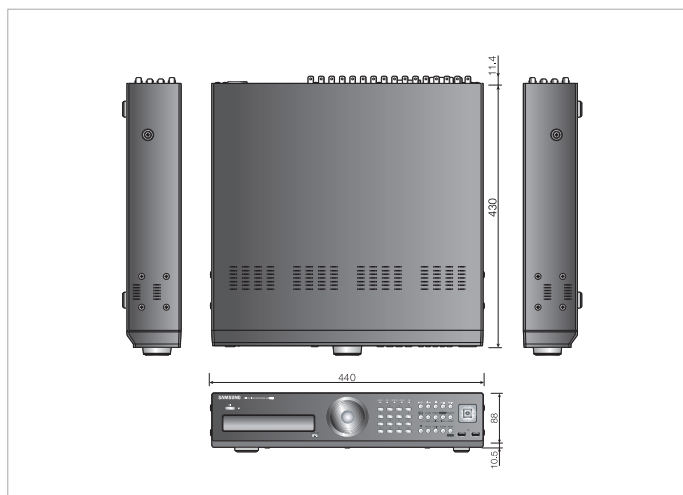

Dimensions (unit:mm)

Front / Rear Panel

Specifications

Model		SHR-7160	SHR-7162	
Video	Input	16 Channels		
	Output	Composite	2 Channels(Normal 1ch ,SPOT 1ch)	
		VGA	800 x 600 / 1024 x 768 / 1280 x 1024 (60Hz)	
HDMI	1080P			
Audio	Input / Output	16Ch / 1Ch		
Recording	Audio CH	16Ch		
	Resolution & Frame Rate	NTSC : CIF(352x240):480ips Half D1(704x240):240ips D1(704x480):120ips PAL : CIF(352x288):400ips Half D1(704x288):200ips D1(704x576):100ips		
Play Back	Resolution & Frame Rate	NTSC : CIF(352x240):480ips Half D1(704x240):240ips D1(704x480):120ips PAL : CIF(352x288):400ips Half D1(704x288):200ips D1(704x576):100ips		
Storage	Internal	Without DVD-RW:HDD Max 6. 3TB(500GB x 6)	With DVD-RW: HDD Max 5. 2.5TB(500GB x 5)	
	Extended I/F	SATA I/F(2Port) / 1Port:Max 4 HDD I/F / Max 4TB I/F(500GBx8)		
Network	Interface	LAN 1 port(10/100/1000 Base-T Ethernet)		
	Protocol	ADSL(PPPoE), DHCP, DNS, NTP		
Control	RS-485	1 port		
	Mouse	Support(USB)		
Backup	DVD-RW	-	DVD RW(-R,+R,-RW,+RW)	
	Back up Viewer Format	AVI / Power Player (Include Player)		
	USB	USB 2.0(3 ports)		
Client S/W	Support OS	Windows 2000, Windows XP, Windows Vista		
	Web Viewer	Support Live / REC / Search		
	Remote Viewer	Net-i		
Power Requirement	AC 100~230V, 50/60Hz / 60W			
Power Consumption	approx 75W			
Operating Temperature	0°C ~ 40°C			
Operating Humidity	20% ~ 85% RH			
Dimensions	440W) x 88(H) x 430(D)mm			
Weight	7.7 kg