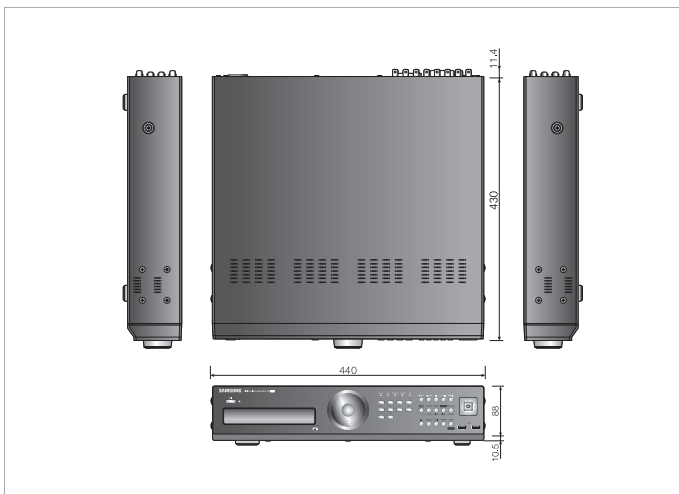

Dimensions (unit:mm)

Front / Rear Panel

Specifications

Model		SHR-8080	SHR-8082		
Video	Input	8 Channels			
	Output	Composite	3 Channels(Normal 1ch ,SPOT 2ch)		
		VGA	800 x 600 / 1024 x 768 / 1280 x 1024 (60Hz)		
HDMI	1080P				
Audio	Input / Output	8Ch / 1Ch			
Recording	Audio CH	8Ch			
	Resolution & Frame Rate	NTSC : CIF(352x240):240ips Half D1(704x240):240ips D1(704x480):240ips PAL : CIF(352x288):200ips Half D1(704x288):200ips D1(704x576):200ips			
Play Back	Resolution & Frame Rate	NTSC : CIF(352x240):240ip Half D1(704x240):240ips D1(704x480):120ips PAL : CIF(352x288):200ips Half D1(704x288):200ips D1(704x576):100psi			
		Storage	Internal	Without DVD-RW:HDD Max 6. 3TB(500GB x 6)	With DVD-RW: HDD Max 5. 2.5TB(500GB x 5)
	Extended I/F	SATA I/F(2Port) / 1Port:Max 4 HDD I/F / Max 4TB I/F(500GBx8)			
Network	Interface	LAN 1 port(10/100/1000 Base-T Ethernet)			
	Protocol	ADSL(PPPoE), DHCP, DNS, NTP			
Control	RS-485	1 port			
	Mouse	Support(USB)			
Backup	DVD-RW	-	DVD RW(-R,+R,-RW,+RW)		
	USB	USB 2.0 (3 ports)			
	Back up Viewer Format	AVI / Power Player (Include Player)			
Client S/W	Support OS	Windows 2000, Windows XP, Windows Vista			
	Web Viewer	Support Live / REC / Search			
	Remote Viewer	Net-i			
Power Requirement	AC 100~230V, 50/60Hz / 60W				
Power Consumption	approx 70W				
Operating Temperature	0°C ~ 40°C				
Operating Humidity	20% ~ 85% RH				
Dimensions	440(W) x 88(H) x 430(D)mm				
Weight	7.7kg