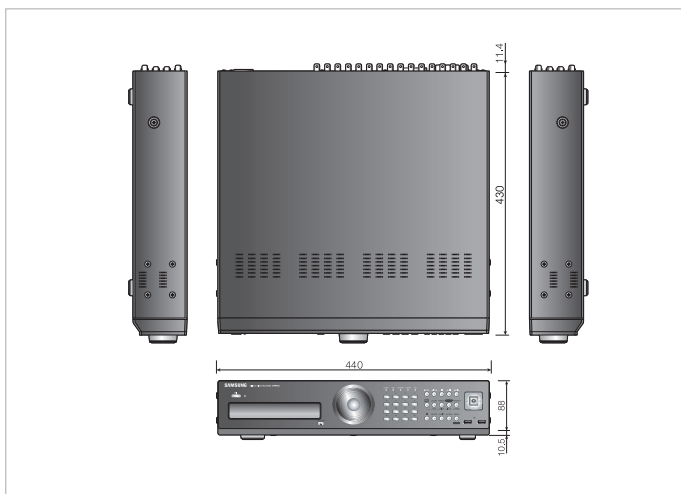

Dimensions (unit:mm)

Front / Rear Panel

Specifications

Model		SHR-8160	SHR-8162	
Video	Input	16 Channels		
	Output	Composite	5 Channels(Normal 1ch ,SPOT 4ch)	
		VGA	800 x 600 / 1024 x 768 / 1280 x 1024 (60Hz)	
	HDMI	1080P		
Audio	Input / Output	16Ch / 1Ch		
Recording	Audio CH	16Ch		
	Resolution & Frame Rate	NTSC : CIF(352x240):480ips Half D1(704x240):480ips D1(704x480):480ips PAL : CIF(352x288):400ips Half D1(704x288):400ips D1(704x576):400ips		
Play Back	Resolution & Frame Rate	NTSC : CIF(352x240):480ips Half D1(704x240):240ips D1(704x480):120ips PAL : CIF(352x288):400ips Half D1(704x288):200ips D1(704x576):100ips		
		Storage	Internal Without DVD-RW:HDD Max 6. 3TB(500GB x 6) Extended I/F SATA I/F(2Port) / 1Port:Max 4 HDD I/F / Max 4TB I/F(500GBx8)	With DVD-RW: HDD Max 5. 2.5TB(500GB x 5)
Network	Interface	LAN 1 port(10/100/1000 Base-T Ethernet)		
	Protocol	ADSL(PPPoE), DHCP, DNS, NTP		
Control	RS-485	1 port		
	Mouse	Support(USB)		
Backup	DVD-RW	-	DVD RW(-R,+R,-RW,+RW)	
	Back up Viewer Format	AVI / Power Player (Include Player)		
	USB	USB 2.0 (3 ports)		
Client S/W	Support OS	Windows 2000, Windows XP, Windows Vista		
	Web Viewer	Support Live / REC / Search		
	Remote Viewer	Net-i		
Power Requirement	AC 100~230V, 50/60Hz / 60W			
Power Consumption	approx 75W			
Operating Temperature	0°C ~ 40°C			
Operating Humidity	20% ~ 85% RH			
Dimensions	440(W) x 88(H) x 430(D)mm			
Weight	7.8kg