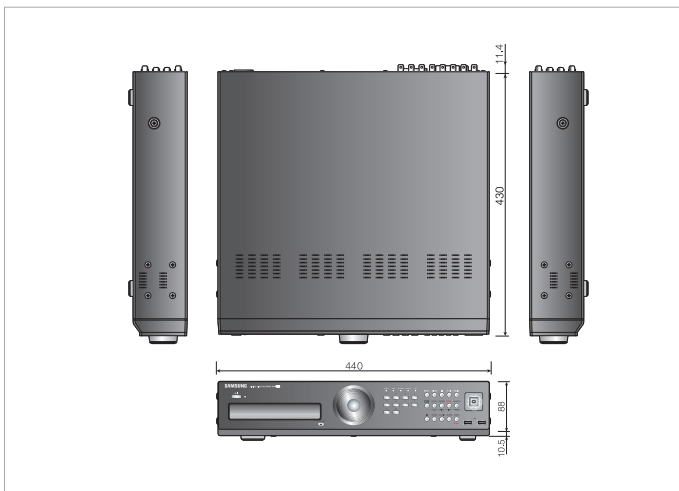

8Ch CIF Resolution Real-time Standalone DVR

SHR-7080/7082 **NEW**

Features

- Standard MPEG-4 compression
- Rec. Real-time on 8 cameras : 240ips(NTSC) / 200ips(PAL)
- Built in internal DVD R/W
- Simultaneous recording & transmission : dual codec function
- Net-i connected
- Support POS (I/F VSI - pro) (option)
- Web based monitoring & search
- Simultaneous BNC output & VGA / BNC output & HDMI
- Stable system operation : remote diagnosis function

Dimensions (unit:mm)

Front / Rear Panel

Specifications

Model		SHR-7080	SHR-7082
Video	Input	8 Channels	
	Output	Composite	2 Channels(Normal 1ch ,SPOT 1ch)
		VGA	800 x 600 / 1024 x 768 / 1280 x 1024 (60Hz)
HDMI	1080P		
Audio	Input / Output	8Ch / 1Ch	
Recording	Audio CH	8Ch	
	Resolution & Frame Rate	NTSC : CIF(352x240):240ips Half D1(704x240):120ips D1(704x480):60ips PAL : CIF(352x288):200ips Half D1(704x288):100ips D1(704x576):50ips	
Play Back	Resolution & Frame Rate	NTSC : CIF(352x240):240ips Half D1(704x240):120ips D1(704x480):60ips PAL : CIF(352x288):200ips Half D1(704x288):100ips D1(704x576):50ips	
Storage	Internal	Without DVD-RW:HDD Max 6.3TB(500GB x 6)	With DVD-RW: HDD Max 5.2TB(500GB x 5)
	Extended I/F	SATA I/F(2Port) / 1Port:Max 4 HDD I/F / Max 4TB I/F(500GBx8)	
Network	Interface	LAN 1 port(10/100/1000 Base-T Ethernet)	
	Protocol	ADSL(PPPoE), DHCP, DNS, NTP	
Control	RS-485	1 port	
	Support Mouse	Support(USB)	
Backup	DVD-RW	-	DVD RW(-R,+R,-RW,+RW)
	USB	USB 2.0(3 ports)	
	Back up Viewer Format	AVI / Power Player (Include Player)	
Client S/W	Support OS	Windows 2000, Windows XP, Windows Vista	
	Web Viewer	Support Live / REC / Search	
	Remote Viewer	Net-i	
Power Requirement	AC 100~230V, 50/60Hz / 60W		
Power Consumption	approx 70W		
Operating Temperature	0°C ~ 40°C		
Operating Humidity	20% ~ 85% RH		
Dimensions	440(W) x 88(H) x 430(D)mm		
Weight	7.7kg		