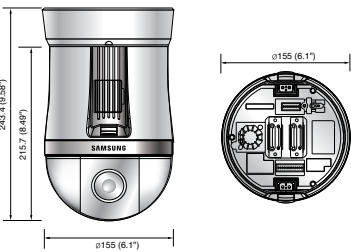

Dimensions

Unit : mm (inch)

SCP-2370/2330/2270