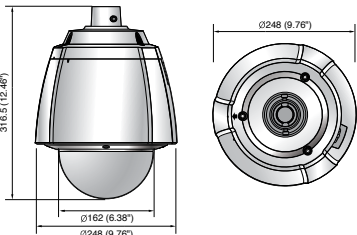

SCP-2370TH/2370H/2330H/2270H