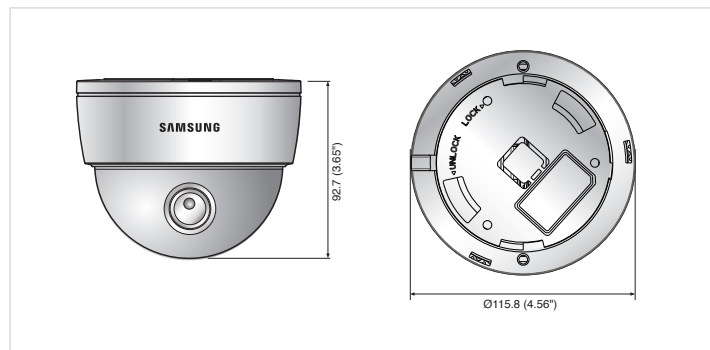

Dimensions

Unit : mm (inch)