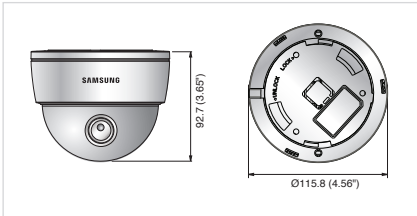

## Specifications

	SCD-2081N	SCD-2081P
<b>VIDEO</b>		
Imaging Device	1/3" Super HAD CCD II	
Total Pixels	1,028(H) x 508(V)	1,028(H) x 596(V)
Effective Pixels	976(H) x 494(V)	976(H) x 582(V)
Scanning System	2 : 1 Interlace	
Synchronization	Internal / Line lock	
Frequency	H : 15.734KHz / V : 59.94Hz	H : 15.625KHz / V : 50Hz
Horizontal Resolution	Color : 650TV lines, B/W : 700TV lines	
Min. Illumination	Color : 0.1Lux(50IRE@F1.2), 0.0002Lux (Sens-up, x512) B/W : 0.01Lux(50IRE@F1.2), 0.00002Lux (Sens-up, x512)	
S / N Ratio	52dB (AGC off, Weight on)	
Video Output	CVBS : 1.0 Vp-p / 75Ω composite	
<b>LENS</b>		
Focal Length (Zoom Ratio)	2.8 ~ 11mm (3.9x)	
Max. Aperture Ratio	1 : 1.2(Wide) ~ 2.8(Tele)	
Angular Field of View	H : 94°(Wide) ~ 26°(Tele) / V : 67°(Wide) ~ 20°(Tele)	
Min. Object Distance	0.2m (0.66ft)	
Lens Type	DC auto iris	
Mount Type	Board type	
<b>PAN / TILT</b>		
Pan Range	0° ~ 352°	
Tilt Range	0° ~ 73°	
Rotate Range	0° ~ 348°	
<b>OPERATIONAL</b>		
On Screen Display	English, Japanese, Spanish, French, Portuguese, Korean	English, French, German, Spanish, Italian, Chinese, Russian, Polish, Czech, Romanian, Serbian, Swedish, Danish, Turkish, Portuguese
Camera Title	Off / On (Displayed 15 characters)	
Day & Night	Auto (ICR) / External / Color / B/W	
Backlight Compensation	Off / User BLC / HLC / SDDR	
Contrast Enhancement	SSDR	
Digital Noise Reduction	SSNRIII (Off / On)	
Digital Image Stabilization	Off / On	
Motion Detection	Off / On (8 programmable zones)	
Privacy Masking	Off / On (12 programmable zones)	
Sens-up (Frame Integration)	2x ~ 512x	
Gain Control	Off / Low / High	
White Balance	ATW / Outdoor / Indoor / Manual / AWC (1,700K° ~ 11,000K°)	
Electronic Shutter Speed	1/60 ~ 1/120,000sec	1/50 ~ 1/120,000sec
Digital Zoom	Off / On (1x ~ 16x)	
Reverse	Off / H-Rev / V-Rev / HV-Rev	
Profile	Basic / Day & Night / Backlight / ITS / Indoor / User	
PIP	Off / On	
Alarm	1 Out	
Communication	Coaxial control (SPC-300 compatible)	
Protocol	Coax : Pelco-C (Coaxitron)	
<b>ENVIRONMENTAL</b>		
Operating Temperature/Humidity	-10°C ~ +50°C (+14°F ~ +122°F) / Less than 90% RH	
<b>ELECTRICAL</b>		
Input Voltage / Current	Dual (24VAC ±10% & 12VDC ±10%)	
Power Consumption	Max. 3.5W	
<b>MECHANICAL</b>		
Color / Material	Ivory / Plastic (Dome cover : Clear)	
Dimensions (WxH)	Ø115.8 x 92.7mm (Ø4.56" x 3.65")	
Weight	365g (0.81lb)	