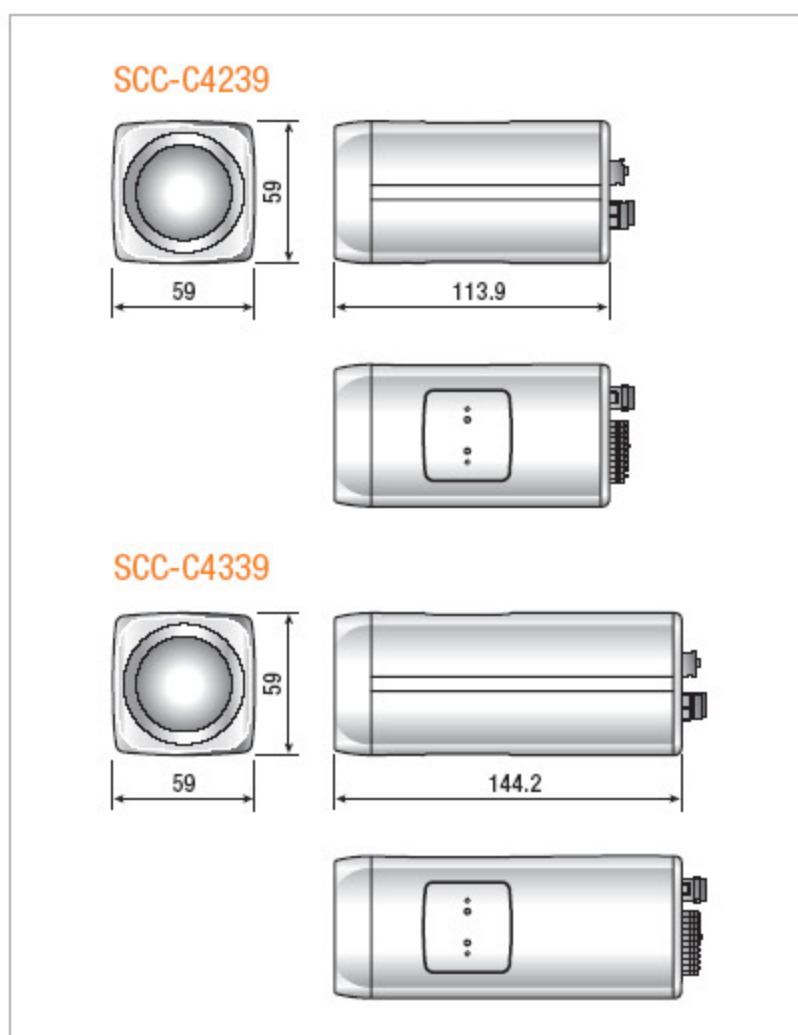

## Dimensions (unit:mm)

## Specifications

Model	SCC-C4239	SCC-C4339		
Camera Type	Color			
Image	Device	1/4" Ex-View HAD PS CCD		
	Pixels	Effective	768 x 494 (NTSC) / 752 x 582 (PAL)	
Resolution	Horizontal	600 (Color) TV Lines		
Min. Scene Illumination	Color	Sens-up Off	0.6Lux(15IRE), 1.2Lux(30IRE), 2Lux(50IRE)	
		Sens up 512x	0.001Lux(15IRE) , 0.002Lux(30IRE), 0.004Lux(50IRE)	
	B/W	Sens-up Off	0.06Lux(15IRE), 0.12Lux(30IRE), 0.2Lux(50IRE)	
		Sens up 512x	0.0001Lux(15IRE), 0.0002Lux(30IRE), 0.0004Lux(50IRE)	
Functions	Number of Privacy Zone	12 ea		
	Day/Night	Auto / Day / Night(ICR)		
	Motion Detection	Yes, Sensitivity 1~7 Level		
	Wide Dynamic Range	Yes(NTSC : 128x, PAL : 160x)		
	D-Zoom	Yes(~16x)		
	High Speed Shutter	1/100~1/10K sec		
	Sens Up / PIP / BLC	Yes(2x ~ 512x) / Yes / Off/On		
	AGC	Off/On (Very Low / Low / Mid / High / Very High / User / Fix)		
	Auto Focus	Manual / Auto / one AF		
	Synchronization	Internal	Internal/Line Lock	
	Camera ID	Max 54 Character, 2 Line		
	VPS(Virtual Progressive Scan)	Yes		
	XDR(eXtended Dynamic Range)	Off/On (Low/Middle/High)		
	DNR(Digital Noise Reduction)	Off / On (Low / Middle / High / User(3D/2D))		
	Schedule	Day / Time Schedule		
White Balance	ATW1 / ATW2 / AWC(Manual) / 3200 / 5600			
Video Output	VBS 1.0Vp-p	VBS 1.0Vp-p		
S/N Ratio	S/N Ratio	52 dB		
Lens	Focal Length	3.4 ~ 115.6mm		
	Min. Object Distance	100cm		
	Zoom Ratio	34x Optical (544x with 16x Digital zoom)		
	Aperture Ratio	F1.65(W)/F3.7(T)		
	Viewing Angle	Tele	1.47°(H) x 1.10°(V)	
		Wide	61.22°(H) x 47.16°(V)	
	Lens Drive Type	DC Auto Iris		
	Mount Type	Board-in type		
OSD	OSD	Yes		
Alarm	Output	1ea		
Remote Control		RS485, CCVC		
Environmental Conditions	Operating Temperature	-10°C ~ +50°C		
	Operating Humidity	Less than 90%		
Power	Power Requirement	DC12V	DC12V, AC24V	
	LED Indicator	Yes		
Physical Specification	Dimensions (WxHxD)	59x 59x113.9mm	59x 59x144.2mm	
	Weight	383g	508g	
	Color	Silver		