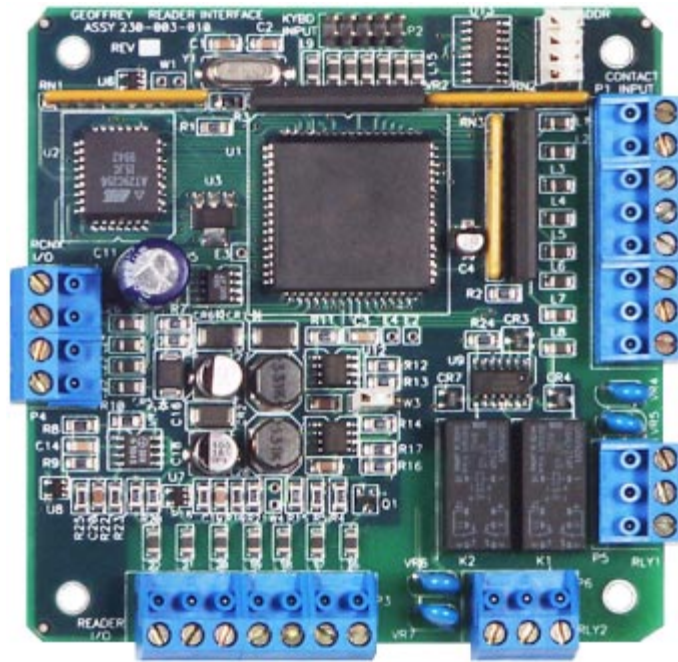

Geoffrey

The Geoffrey RINX Reader Interface links card readers of most technologies to the Geoffrey NX family of Reader Controllers.

Reader Interface - RINX Series (GRINX)

HIGHLIGHTS

- The RINX offers a cost effective, modular approach to access control system design for industrial environments. Each Reader Interface can be used in a small system with one reader to the largest systems with thousands of readers.
- The RINX Reader Interface is supported by the entire family of Geoffrey NX Reader Controllers.
- Compatible with many read head technologies: magnetic stripe, bar code, Wiegand, barium ferrite, smart card, biometric, and more.
- Geoffrey RINX Reader Interfaces can run in degraded mode, allowing for local decision making if communication fails between the RINX and the Reader Controller.

SPECIFICATIONS

- Dimensions: 3-13/16"H x 3-13/16"W x 1-3/4"D
- Enclosure: 8-1/4"H x 7-1/2"W" x 3-1/2"D
- Power requirements: 12VAC/12VDC
- Power consumption: 100 mA (without read heads)
- Ambient temperature (without heater): -40° to 70°C. or -40° to 185°F.
- Humidity: 10% to 90% (non-condensing)
- Maximum distance to RC: 4,000 feet, RS-485 data communication (RS-232 communication available)
- Recommended cable: 22 AWG/1 pair, stranded, shielded, twisted

STANDARD FEATURES

- Supports multiple read head technologies: magnetic stripe, bar code, Wiegand, barium ferrite, smart card, proximity, and biometric
- One Form C, single pole/double throw, mechanically latching relays: 3 Amps
- Seven supervised or unsupervised contact inputs
- Connector for one multicolor LED for GO or NO/GO indication
- Connector for one buzzer

OPTIONS

- One or two Form C, single pole/double throw, mechanically latching relays: 3 Amps
- Noise Suppression Kit
- 12VDC plug-in power supply (if not powered by a Geoffrey Reader Controller)
- Fiber optic converters