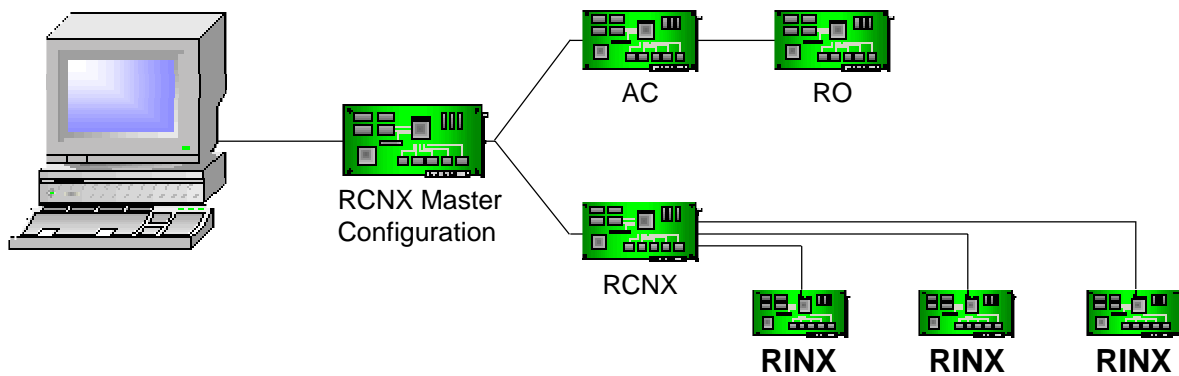

Geoffrey

The Geoffrey RINX Reader Interface links card readers of most technologies to the Geoffrey NX family of Reader Controllers.

Reader Interface - RINX Series (GRINX)

HIGHLIGHTS

- The RINX offers a cost effective, modular approach to access control system design for industrial environments. Each Reader Interface can be used in a small system with one reader to the largest systems with thousands of readers.
- The RINX Reader Interface is supported by the entire family of Geoffrey NX Reader Controllers.
- Compatible with many read head technologies: magnetic stripe, bar code, Wiegand, barium ferrite, smart card, biometric, and more.
- Geoffrey RINX Reader Interfaces can run in degraded mode, allowing for local decision making if communication fails between the RINX and the Reader Controller.

SPECIFICATIONS

- Dimensions: 3-13/16"H x 3-13/16"W x 1-3/4"D
- Enclosure: 8-1/4"H x 7-1/2"W" x 3-1/2"D
- Power requirements: 12VAC/12VDC
- Power consumption: 100 mA (without read heads)
- Ambient temperature (without heater): -40° to 70°C. or -40° to 185°F.
- Humidity: 10% to 90% (non-condensing)
- Maximum distance to RC: 4,000 feet, RS-485 data communication (RS-232 communication available)
- Recommended cable: 22 AWG/1 pair, stranded, shielded, twisted

STANDARD FEATURES

- Supports multiple read head technologies: magnetic stripe, bar code, Wiegand, barium ferrite, smart card, proximity, and biometric
- One Form C, single pole/double throw, mechanically latching relays: 3 Amps
- Seven supervised or unsupervised contact inputs
- Connector for one multicolor LED for GO or NO/GO indication
- Connector for one buzzer