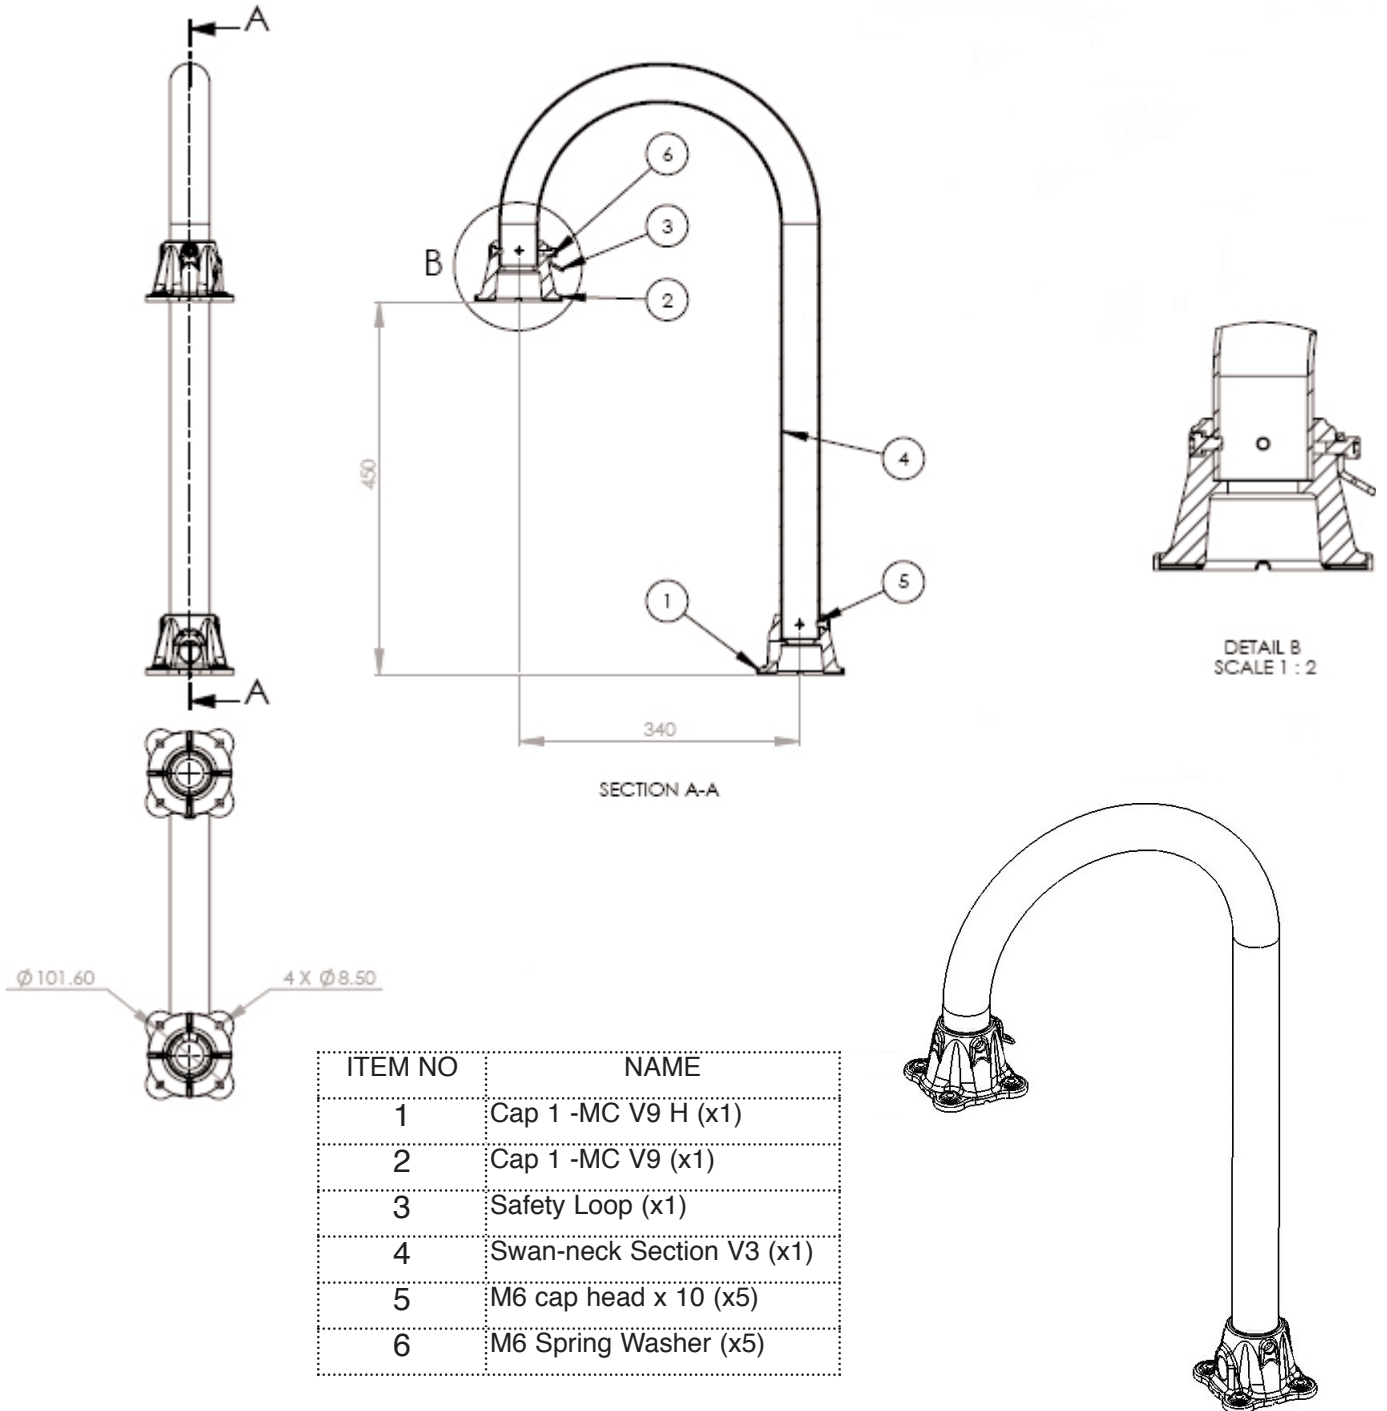

C-PM Swan Neck Bracket

DATA SHEET

C-Allview/C-View Accessories

Ordering Information

C-PM-W Swan Neck bracket, White

C-PM-B Swan Neck bracket, Black

Swan Neck bracket ideal for more decorative mounting options for wall pole mounting c/w Lanyard clip