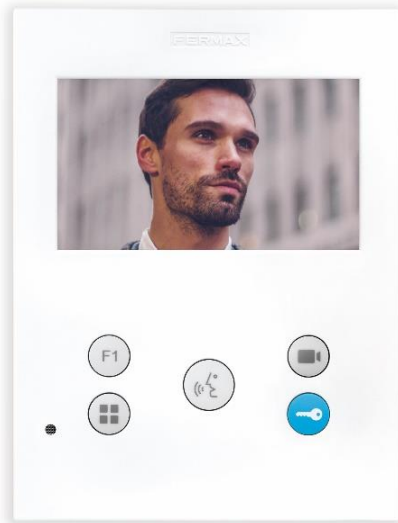

REF. 9458 DUOX PLUS VEO-XS DDA 4.3" MONITOR

Hands-free DUOX PLUS VEO-XS monitor is characterised by its small size and extra-flat thickness. Thanks to its OSD menu and the layout of the buttons, interaction with the user is simple and intuitive. Made of high impact ABS plastic. Texturised finish for easy cleaning and ultraviolet protection. VEO-XS incorporates a 4,3" (16:9) panoramic color TFT screen. Its balanced design of pure lines is distinguishing, modern and minimal.

When a call is received, the image appears automatically. When the  button is pressed a conversation with the visitor can take place. The image is de-activated automatically after 90 seconds, or when the  button is pressed again. To open the door, press the button .

ACCESSORIES

Ref. 9447

CONNECTOR

9447 DUOX PLUS CONNECTOR

Necessary to mount the monitor on the wall surface. Dimensions: 147 x 100 x 13.5 mm

Ref. 9420

DESKTOP

9420 VEO-XS MONITOR DESKTOP SUPPORT