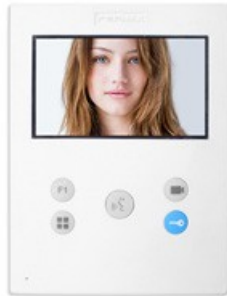

## COLOUR DUOX VEO-XS MONITOR 4,3"

**Reference:** 9408

Hands-free VEO-XS monitor. Characterised by its small size and extra-flat thickness. Thanks to its OSD menu and the layout of the buttons, interaction with the user is simple and intuitive. Made of...

### DESCRIPTION

Hands-free VEO-XS monitor. Characterised by its small size and extra-flat thickness. Thanks to its OSD menu and the layout of the buttons, interaction with the user is simple and intuitive. Made of high impact ABS plastic. Texturised finish for easy cleaning and ultraviolet protection. Surface installation. VEO-XS incorporates a 4,3" (16:9) panoramic color TFT screen. Its balanced design of pure lines is distinguishing, modern and minimal. VEO-XS integrates in the ambience. When a call is received, the image appears automatically. When the conversation button is pressed a conversation with the visitor can take place. The image is de-activated automatically after 90 seconds, or when the button is pressed again. To open the door, press the button key.

**ACCESORIES****CONNECTOR**

9407 DUOX VEO-XS MONITOR CONNECTOR

Necessary to mount the monitor on the wall surface.

**REPLACEMENT**

3388 UNIVERSAL FRAME 120X240

Universal frame with an extra slim format, it is manufactured in a high resistant ABS plastic with a texturised finish. In replacement works, allows to cover the space left by older equipment. In addition, it keeps the wall protected from the dirt reproduced by the use of telephones and monitors. Dimensions: 120 x 240 x 10 mm.

Desktop support -

Handset with magnet to facilitate the hang up -

Hands-free communication Yes

Press-to-talk communication configurable Yes

Induction loop included Yes (FFR09408)

Screen dimensions 4,3" (Panoramic 16:9)  
Screen resolution (H x V) 480 x 272  
Color of the product Matt white  
Number of pushbuttons 5  
Kind of pushbuttons Mechanical (silicon)  
Number of leds for lighted indications 3 (red, blue and green)