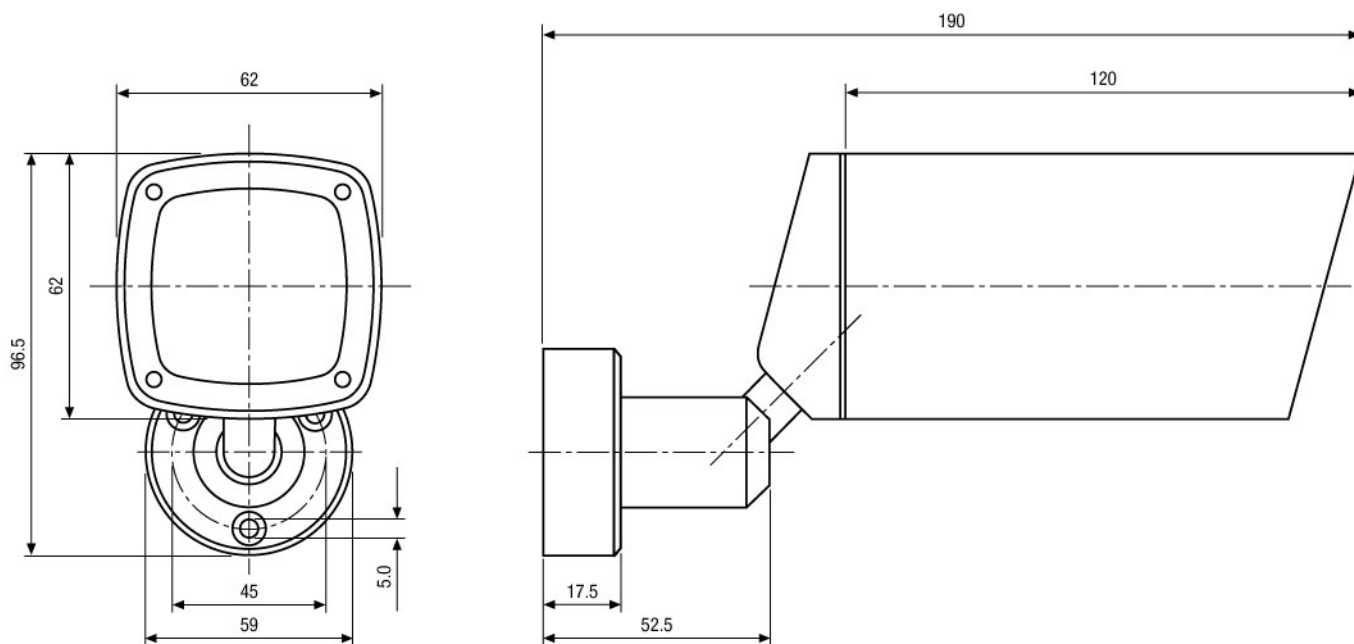

VKC-1368-WL/W3

(Continuation Specifications)

Backlight compensation	BLC, Center weighted
IR cut filter	standard
Video outputs (type)	CVBS
Video outputs	1Vp-p, CVBS, 75ohms, BNC
Lens type	varifocal
Lens	F1.2/F2.0 ~360/3.8 ~9.5mm with galvanometer controlled iris
Lens mount	integrated lens
Aspherical technology	yes
Focal length	3,8 mm - 9,5 mm
Horizontal angle of view	74,2° - 30°
Iris control	DC
Focus range	0.15m ~∞
Filter screw size	not available
MOD (Minimum object distance)	0,15 m
Illumination	17x white LEDs, at 30° illumination angle. 13,000mcd (max)
Illumination range	Approx. 10m
Dynamic Light Intensity Control (DIC)	yes
Serial interfaces	no
Operations	DIP switches for: ALC/ESC, BLC On/Off, Flickerless On/Off
Cable connection	Wiring for video and voltage supply made, accessible from outside (1.5m long, Video: BNC jack 12/24V input: for DC plug 2.1/5.5mm)
Kind of mounting	Integrated wall mount with ball joint
Mounting	Wall or Ceiling*)
Protection rating	IP67
Supply voltage	12VDC, 24VAC, (10.5~30VDC, 18~28.8VAC
Power consumption	5W
Temperature range (Operation)	-20°C ~+50°C
Housing material	Aluminium
Housing	Outdoor, Aluminium with clear polycarbonate window
Integrated wall mount	yes
Hidden cable management	yes
Heater/sunshield	No
Sunshield	no
Window heater	no
Clear Shield	no
Colour (housing)	Pantone 7541
Dimensions (HxWxD)	See drawing
Weight	680g
Parts supplied	Camera, Manual, "Easy installation" adapter cable, Heat shrink tube
Certificates	CE

Maße/Dimensions: mm