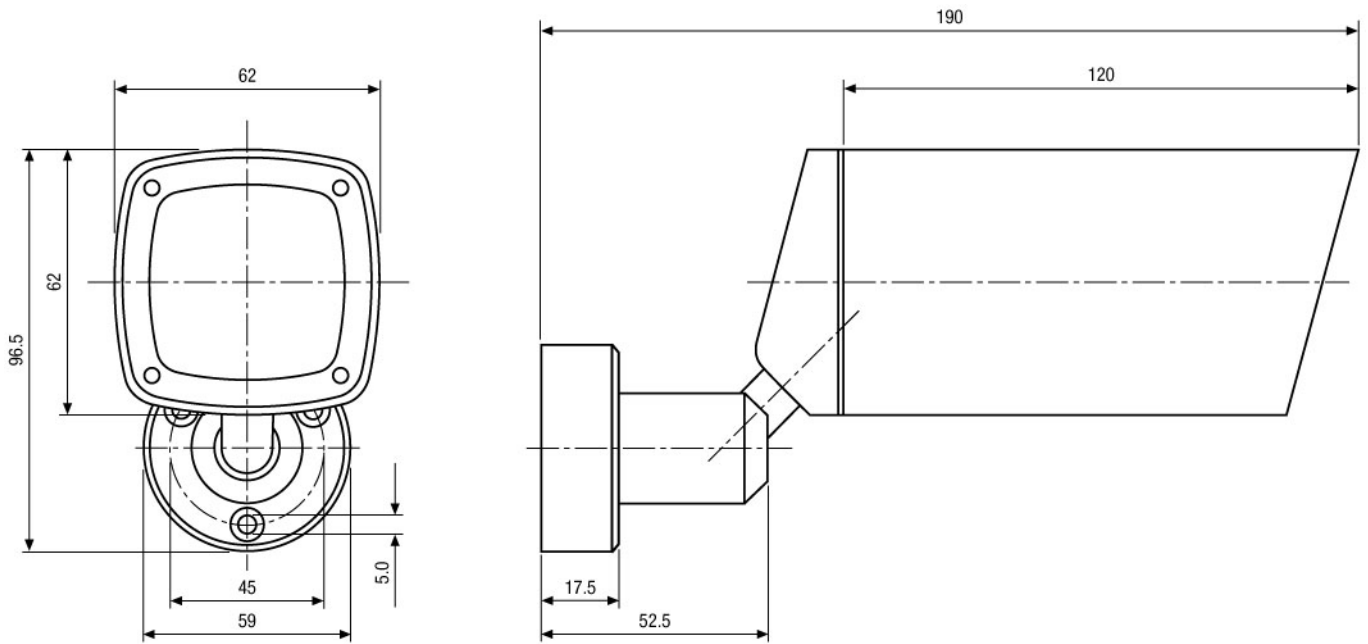

VKC-1367IR-1850

(Continuation Specifications)

Colour (housing)	Pantone 7541
Dimensions (HxWxD)	See drawing
Weight	690g
Parts supplied	Camera, Manual, "Easy installation" adapter cable, Heat shrink tube
Certificates	CE

Maße/Dimensions: mm