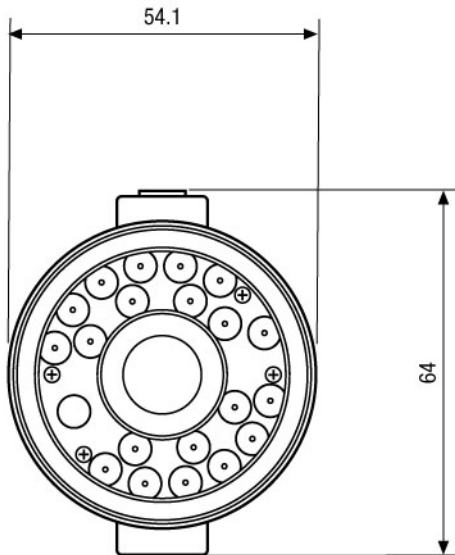

# VKC-1361/IR-4.0

(Continuation Specifications)

<b>White balance</b>	Automatic (2000K - 8000K)
<b>Backlight compensation</b>	BLC
<b>Wide Dynamic Range (WDR)</b>	no
<b>Backlight compensation</b>	Center weighted, On/Off switchable
<b>IR cut filter</b>	lowpass
<b>Internal adjustments</b>	AGC, BLC, ON/OFF switchable
<b>Video outputs</b>	CVBS
<b>Lens type</b>	fixed focal length
<b>Lens</b>	F2.0/4mm
<b>Aspherical technology</b>	no
<b>Focal length</b>	4 mm
<b>Horizontal angle of view</b>	63°
<b>Iris control</b>	no
<b>Filter screw size</b>	not available
<b>MOD (Minimum object distance)</b>	0,1 m
<b>Illumination</b>	infrared, 20x IR LED's 850nm. Due to an integrated light sensor the LED illumination will be switched ON/OFF, depending on environmental illumination conditions.
<b>Illumination range</b>	approx. 15m (at a good light reflexion and 40% Videosignal)
<b>Serial interfaces</b>	no
<b>External connections</b>	Video (BNC), Power input
<b>Mounting</b>	For wall and drop ceiling mount
<b>Protection rating</b>	IP67
<b>Supply voltage</b>	12VDC
<b>Power consumption</b>	4.0watts
<b>Temperature range (Operation)</b>	-10° ~+50°C
<b>Housing material</b>	Aluminium
<b>Housing</b>	Outdoor
<b>Integrated wall mount</b>	yes
<b>Hidden cable management</b>	no
<b>Sunshield</b>	yes
<b>Window heater</b>	no
<b>Clear Shield</b>	no
<b>Colour (housing)</b>	silver grey
<b>Dimensions (HxWxD)</b>	See drawing
<b>Weight</b>	200g
<b>Parts supplied</b>	Camera, Wall bracket, Manual
<b>Certificates</b>	CE

## Technical drawing

Maße/Dimensions: mm