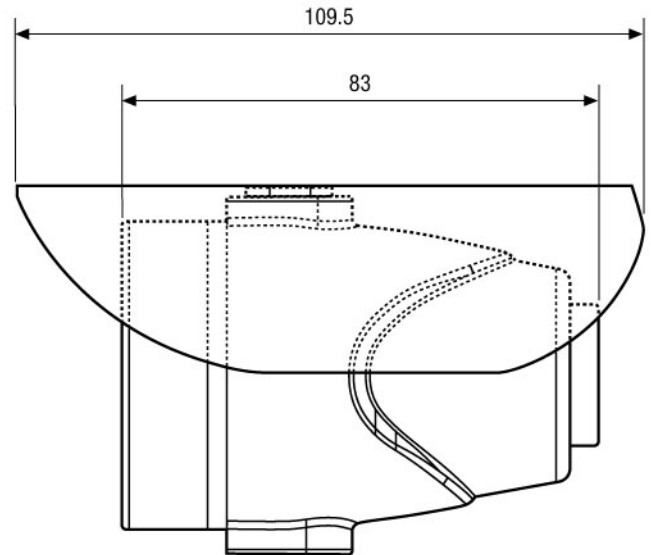

# VKC-1361/IR-4.0

(Continuation Specifications)

<b>White balance</b>	Automatic (2000K - 8000K)
<b>Backlight compensation</b>	BLC
<b>Wide Dynamic Range (WDR)</b>	no
<b>Backlight compensation</b>	Center weighted, On/Off switchable
<b>IR cut filter</b>	lowpass
<b>Internal adjustments</b>	AGC, BLC, ON/OFF switchable
<b>Video outputs</b>	CVBS
<b>Lens type</b>	fixed focal length
<b>Lens</b>	F2.0/4mm
<b>Aspherical technology</b>	no
<b>Focal length</b>	4 mm
<b>Horizontal angle of view</b>	63°
<b>Iris control</b>	no
<b>Filter screw size</b>	not available
<b>MOD (Minimum object distance)</b>	0,1 m
<b>Illumination</b>	infrared, 20x IR LED's 850nm. Due to an integrated light sensor the LED illumination will be switched ON/OFF, depending on environmental illumination conditions.
<b>Illumination range</b>	approx. 15m (at a good light reflexion and 40% Videosignal)
<b>Serial interfaces</b>	no
<b>External connections</b>	Video (BNC), Power input
<b>Mounting</b>	For wall and drop ceiling mount
<b>Protection rating</b>	IP67
<b>Supply voltage</b>	12VDC
<b>Power consumption</b>	4.0watts
<b>Temperature range (Operation)</b>	-10° ~+50°C
<b>Housing material</b>	Aluminium
<b>Housing</b>	Outdoor
<b>Integrated wall mount</b>	yes
<b>Hidden cable management</b>	no
<b>Sunshield</b>	yes
<b>Window heater</b>	no
<b>Clear Shield</b>	no
<b>Colour (housing)</b>	silver grey
<b>Dimensions (HxWxD)</b>	See drawing
<b>Weight</b>	200g
<b>Parts supplied</b>	Camera, Wall bracket, Manual
<b>Certificates</b>	CE

## Technical drawing

Maße/Dimensions: mm