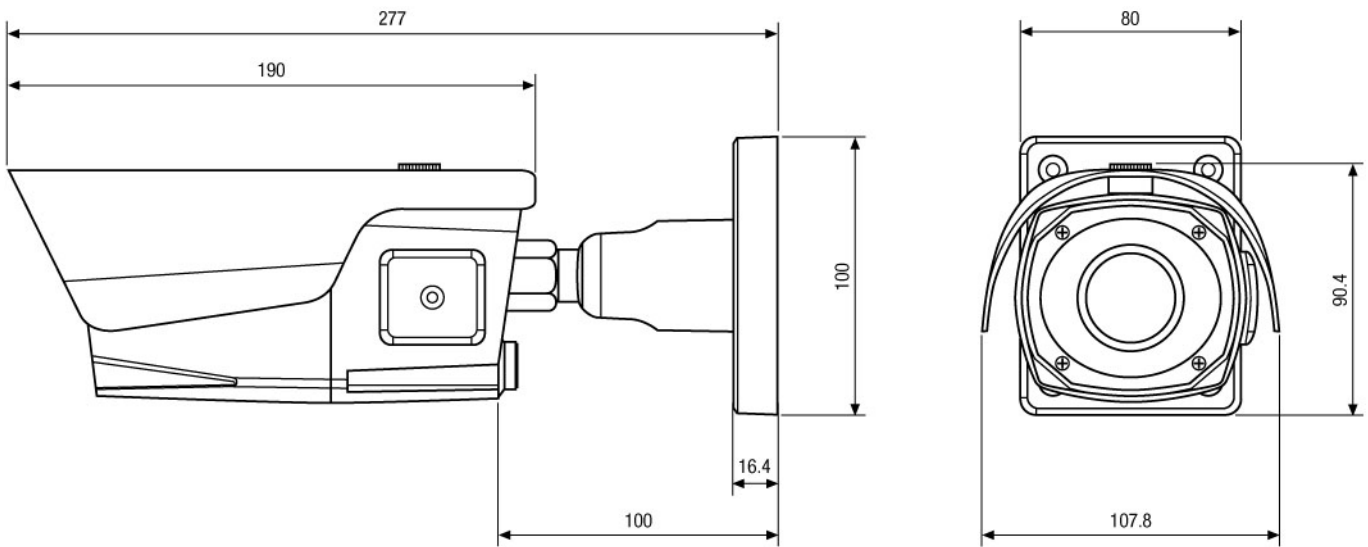

# VKC-13100/IR-2810

(Continuation Specifications)

<b>Dimensions (HxWxD)</b>	100x107,8x277mm
<b>Weight</b>	1.3kg
<b>Special features</b>	dynamic (light) intensity control (DIC)
<b>Certificates</b>	CE

## Technical drawing

Maße/Dimensions: mm