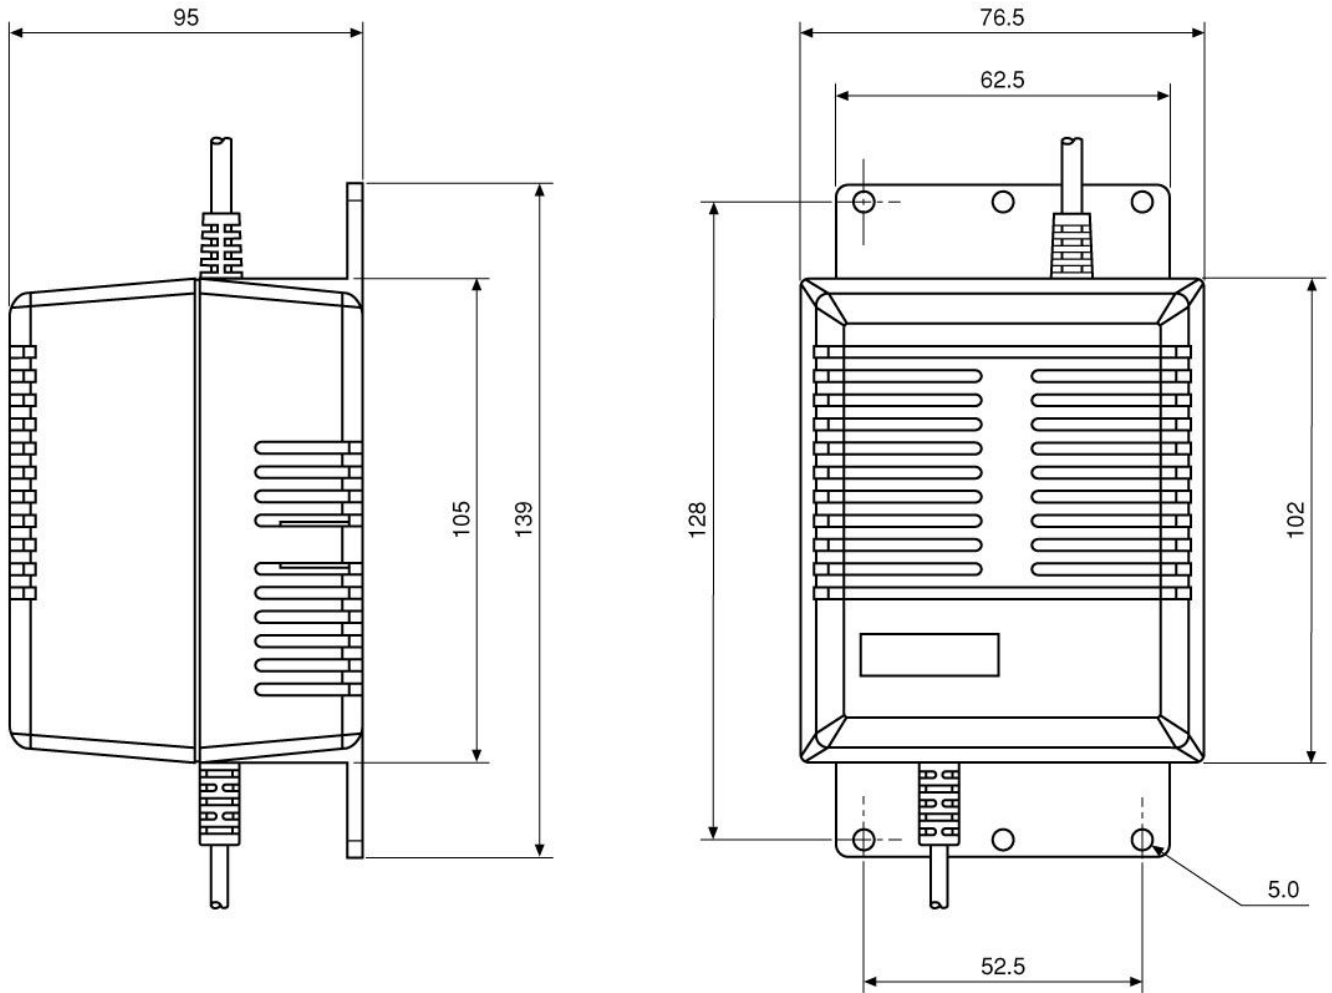

NE-132/AC24V

Article-No.: 70527

Power Supply Unit 230VAC/24VAC (1.0A)

Mainfeatures

Power Supply for ED(M)C Dome Camera Series
Mains Connection: 1.8m with 2 pin Connector
Secondary: 2 pole Cable with open Ends

Mains Input: 230VAC/50Hz
Voltage Output: 24VAC/1.0A +/-5%
For Indoor use

Specifications

Certificates

CE

Technical Drawing

Maße/Dimensions: mm

Your partner for eneo products: